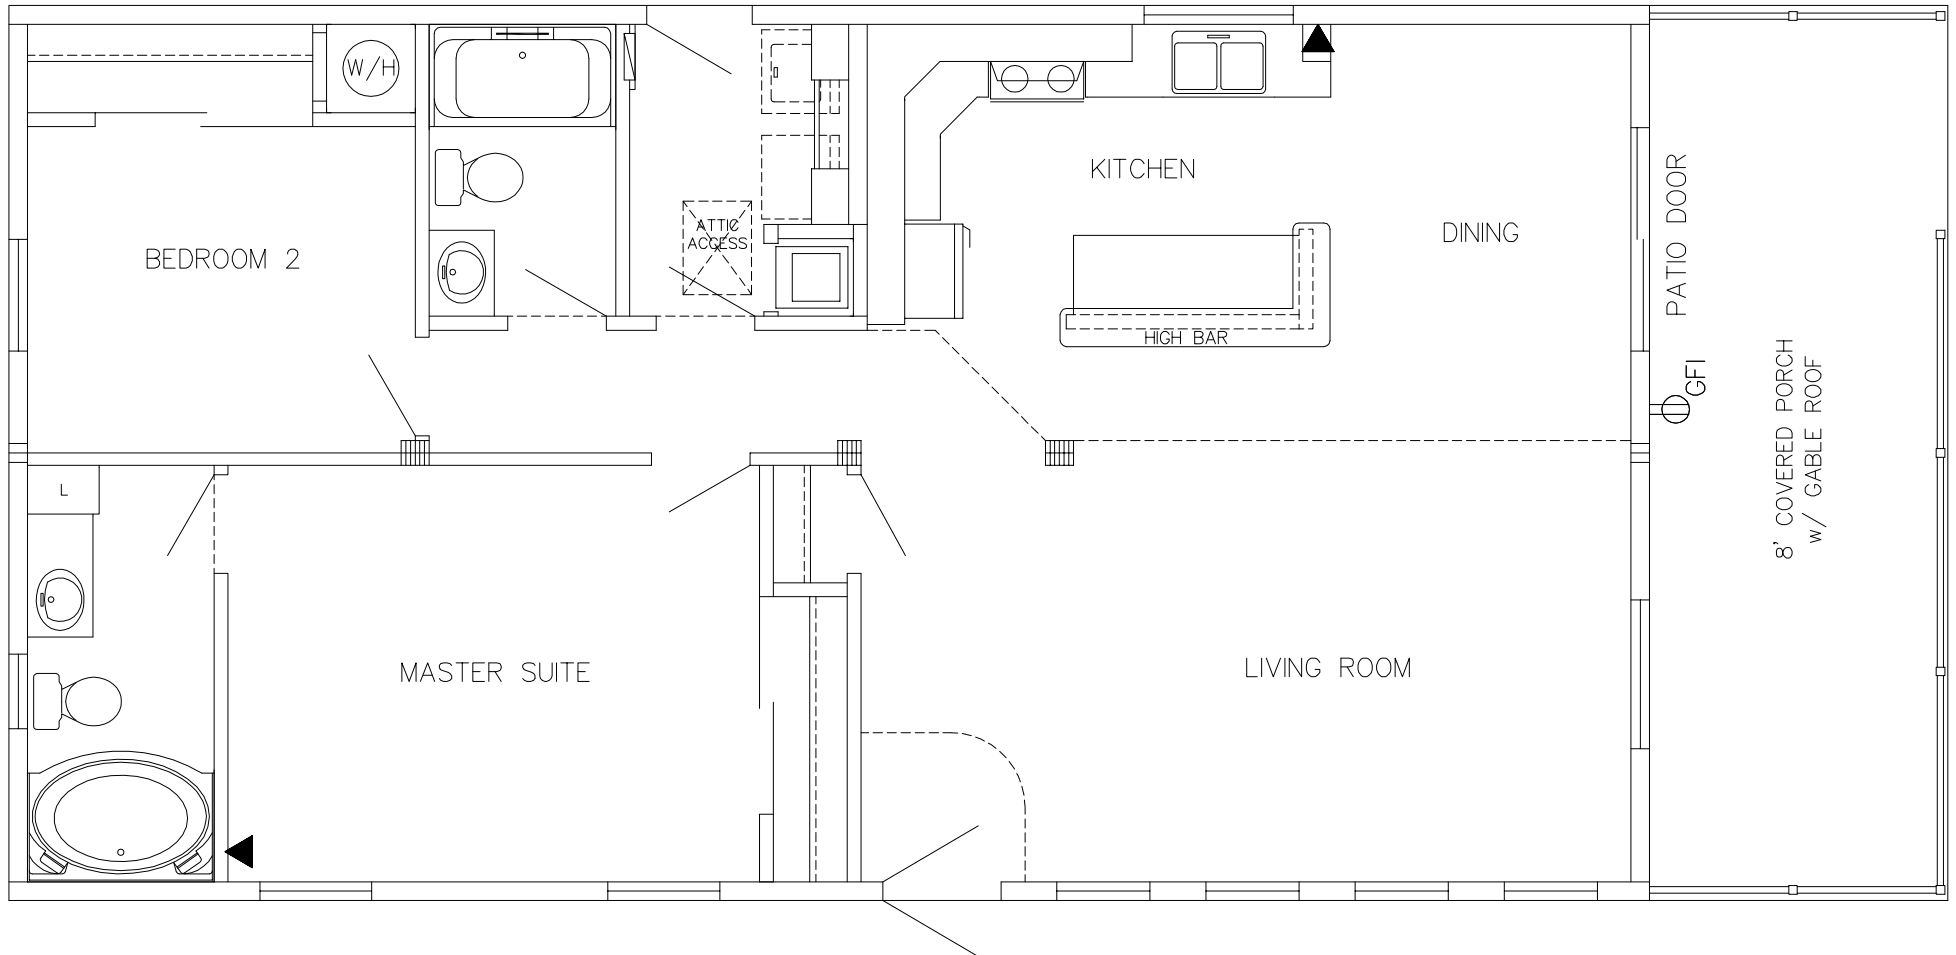

FLOOR PLAN I SUNRISE

1,250 Sq. Ft + Porch • 2 Bedrooms & 2 Bathrooms

Eagle Ridge Estates
eagleridgemerritt.ca

250.573.2278 • 1.866.573.1288