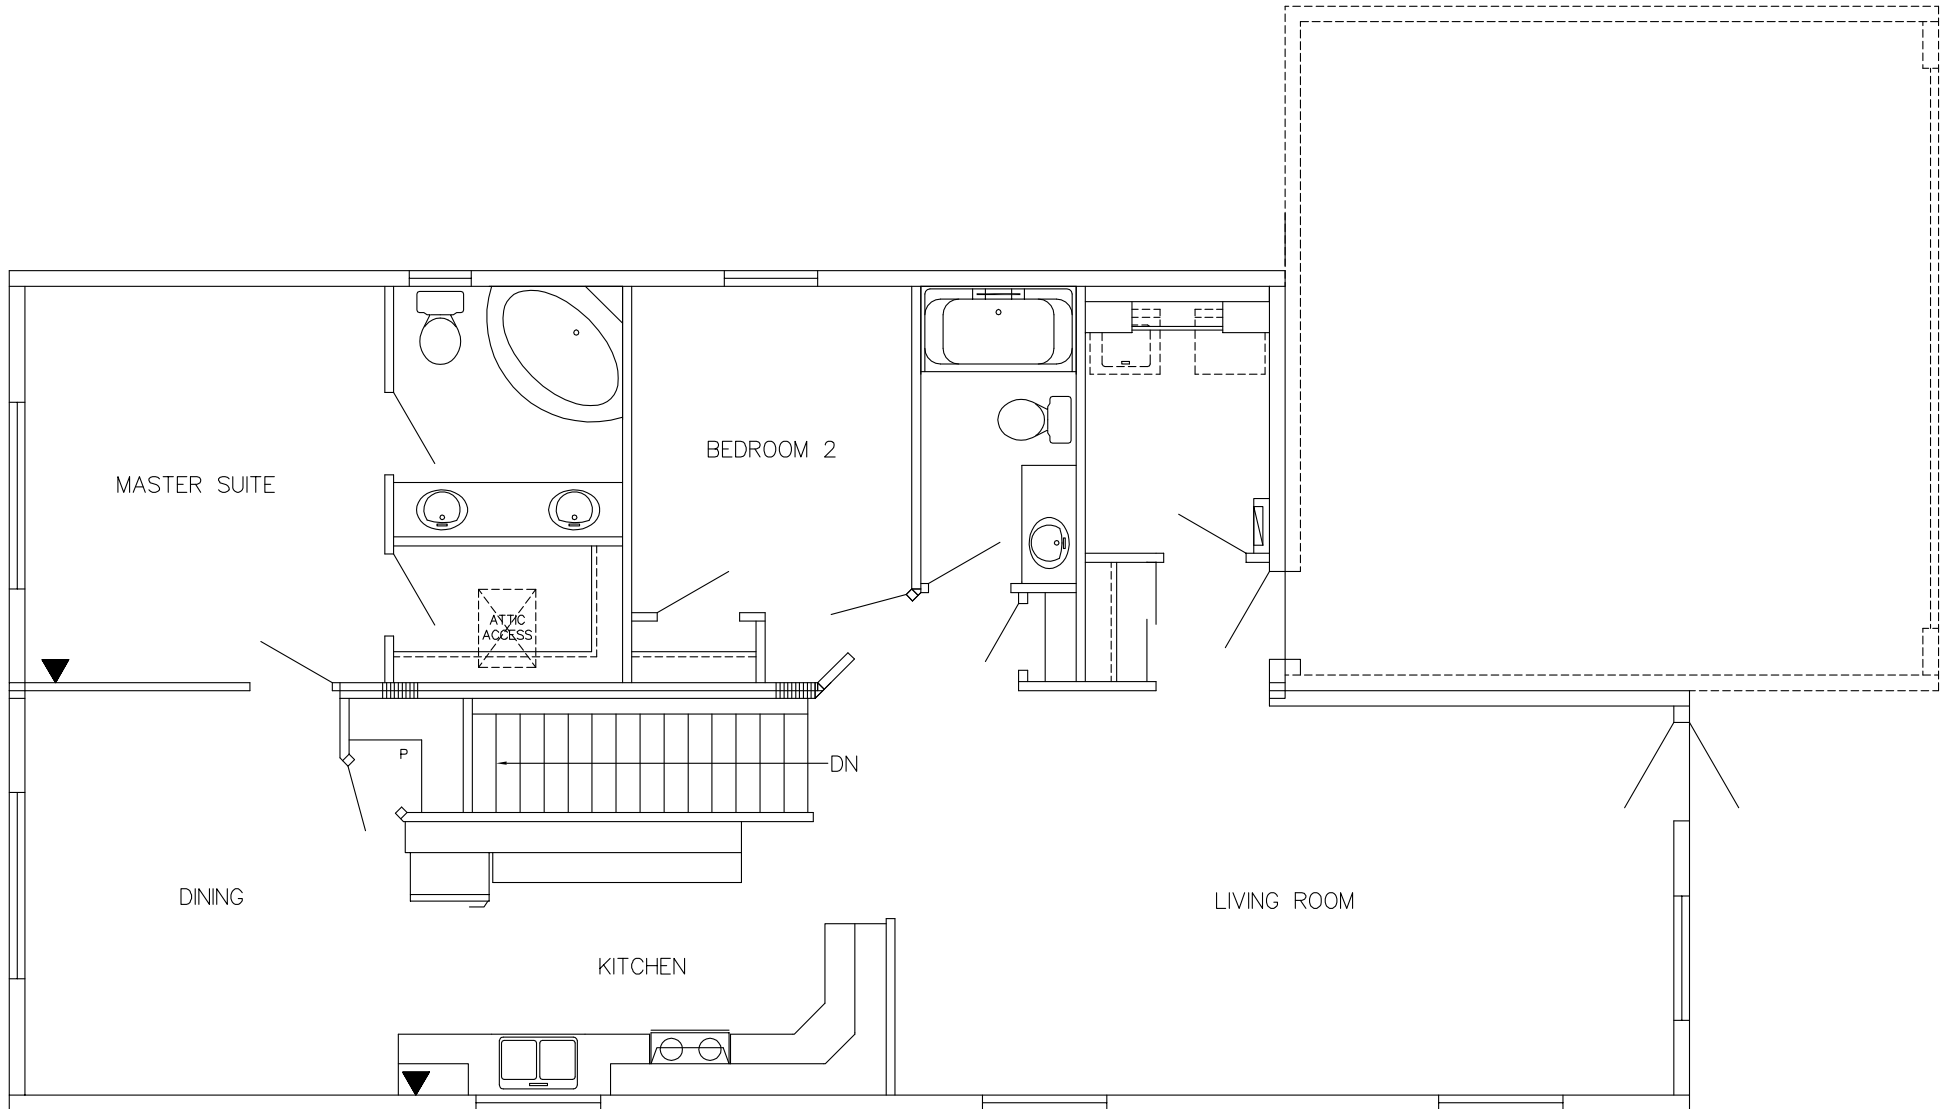

FLOOR PLAN A CHINOOK

1,323 Sq. Ft. plus 4' Finished Crawlspace • 2 Bedrooms plus Den & 2 Bathrooms

Eagle Ridge Estates
eagleridgemerritt.ca

250.573.2278 • 1.866.573.1288

In a continuing effort to meet the challenge of product improvements and site conditions, the developer reserves the right to make any modifications and changes, without notice, should they be necessary.

FLOOR PLAN B
HAVENWOOD

1,282 Sq. Ft plus Basement • 2 Bedrooms & 2 Bathrooms

Eagle Ridge Estates
eagleridgemerritt.ca

250.573.2278 • 1.866.573.1288

FLOOR PLAN C THOMPSON

1,289 Sq. Ft plus 4' Finished Crawl Space • 2 Bedrooms & 2 Bathrooms