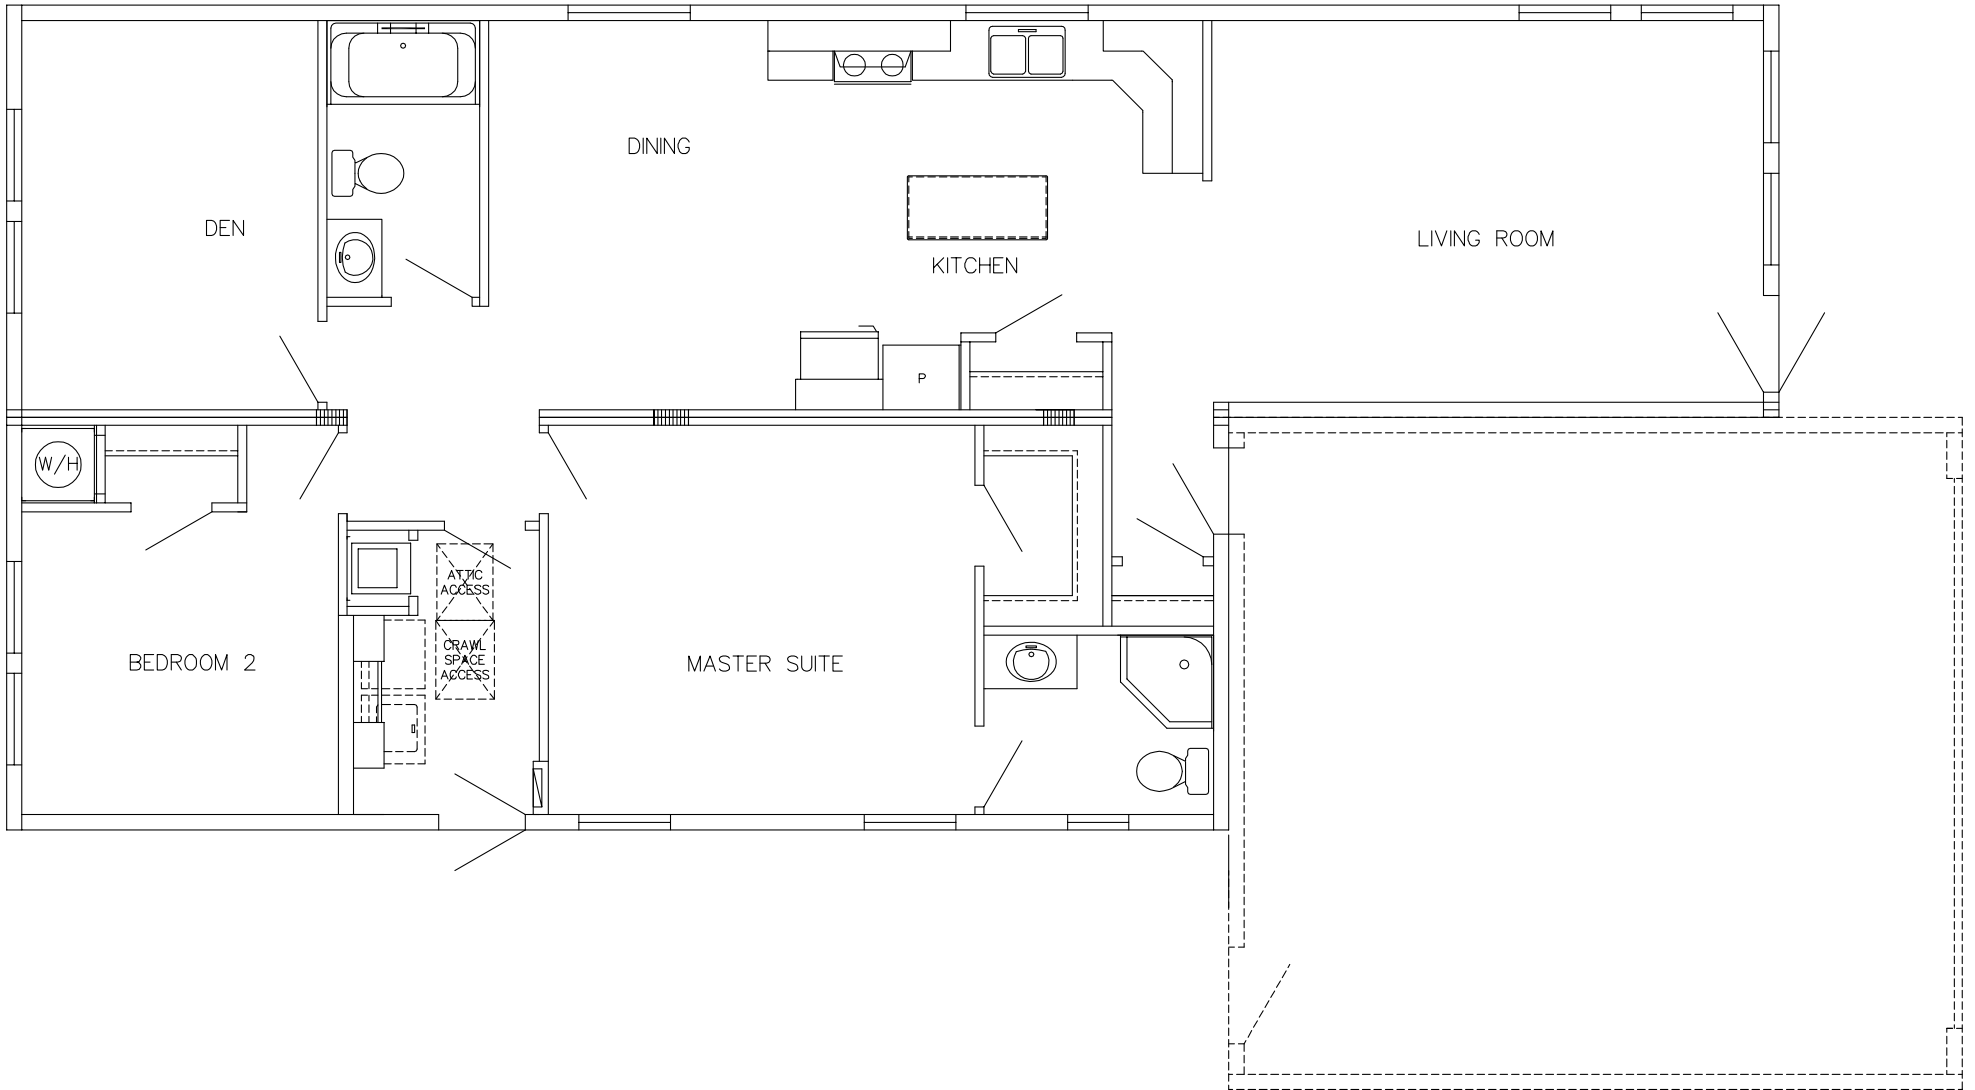

FLOOR PLAN A CHINOOK

1,323 Sq. Ft. plus 4' Finished Crawlspace • 2 Bedrooms plus Den & 2 Bathrooms

Eagle Ridge Estates
eagleridgemerritt.ca

250.573.2278 • 1.866.573.1288

In a continuing effort to meet the challenge of product improvements and site conditions, the developer reserves the right to make any modifications and changes, without notice, should they be necessary.

FLOOR PLAN B
HAVENWOOD

1,282 Sq. Ft plus Basement • 2 Bedrooms & 2 Bathrooms

Eagle Ridge Estates
eagleridgemerritt.ca

250.573.2278 • 1.866.573.1288

FLOOR PLAN C THOMPSON

1,289 Sq. Ft plus 4' Finished Crawl Space • 2 Bedrooms & 2 Bathrooms