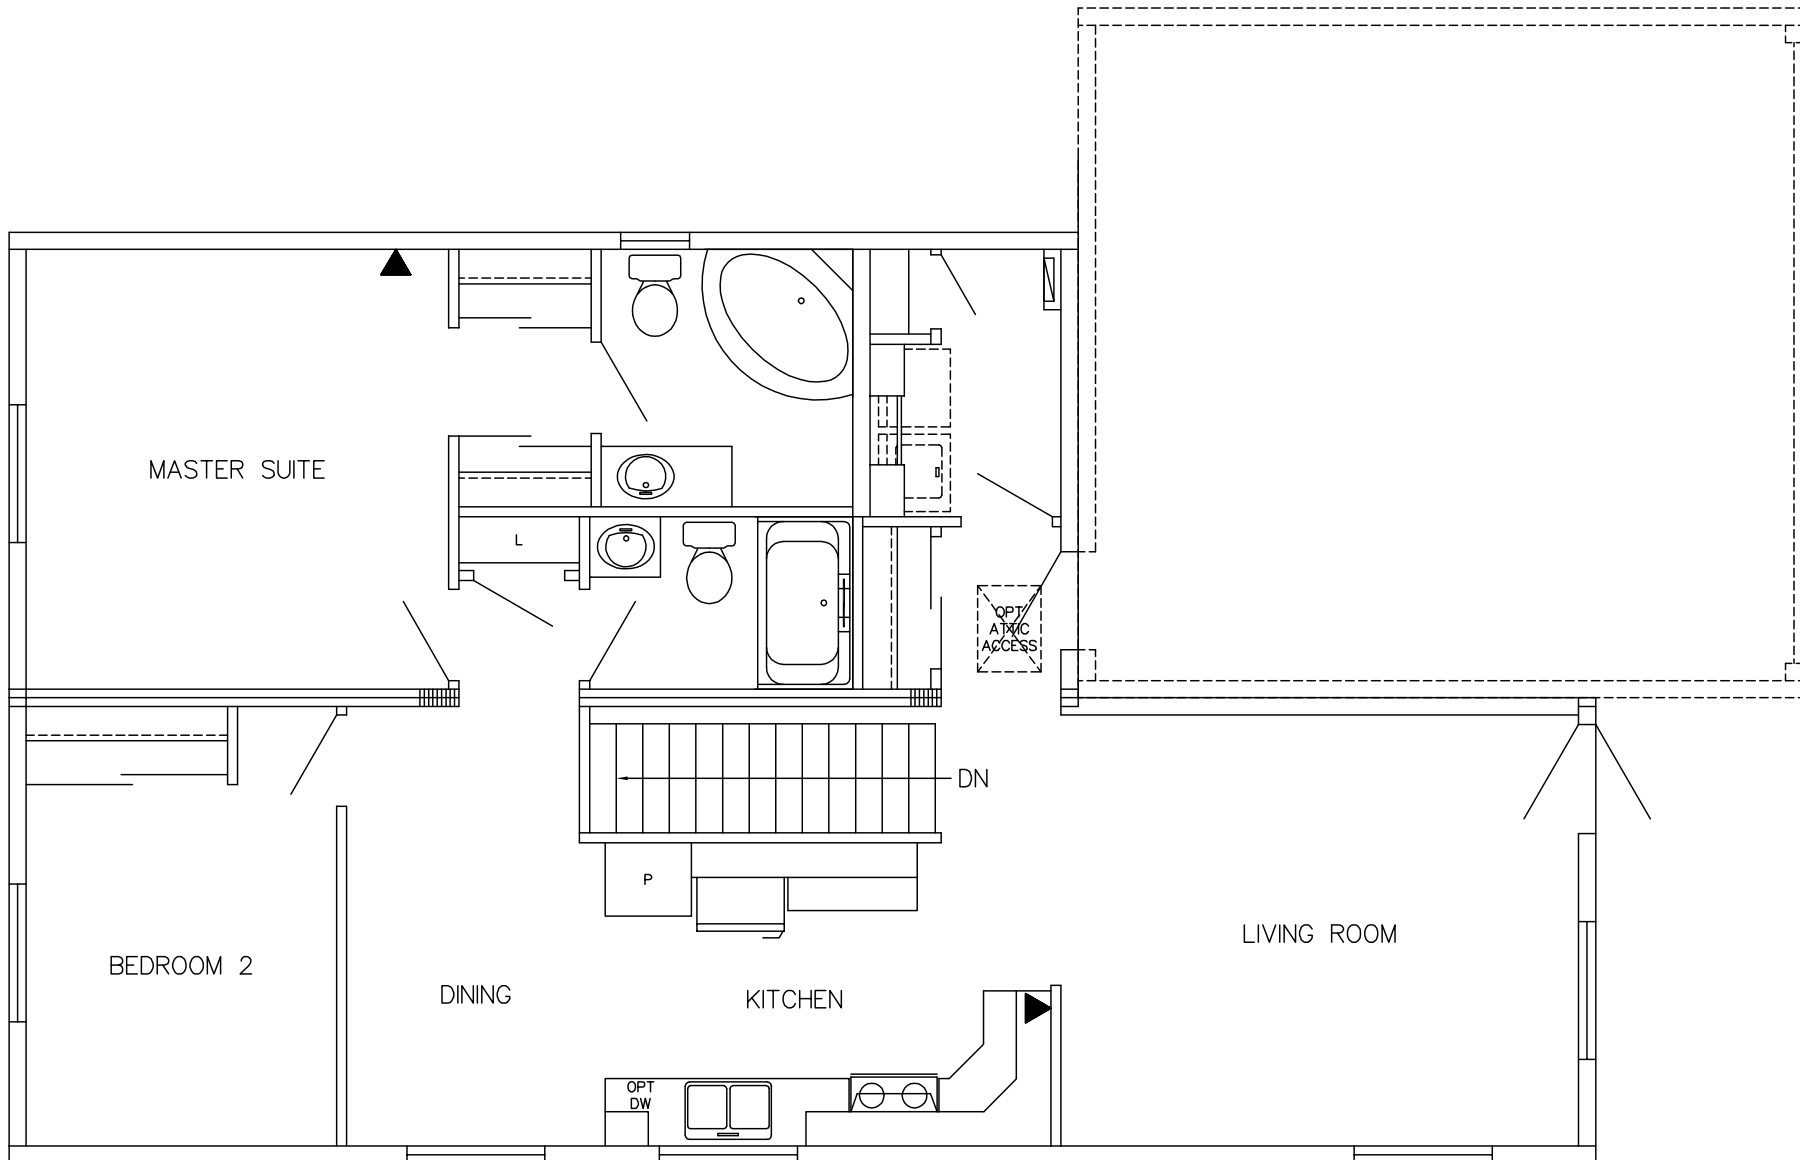

FLOOR PLAN F
SANTA FE

1,039 Sq. Ft plus Basement • 2 Bedrooms & 2 Bathrooms

Eagle Ridge Estates
eagleridgemerritt.ca

250.573.2278 • 1.866.573.1288