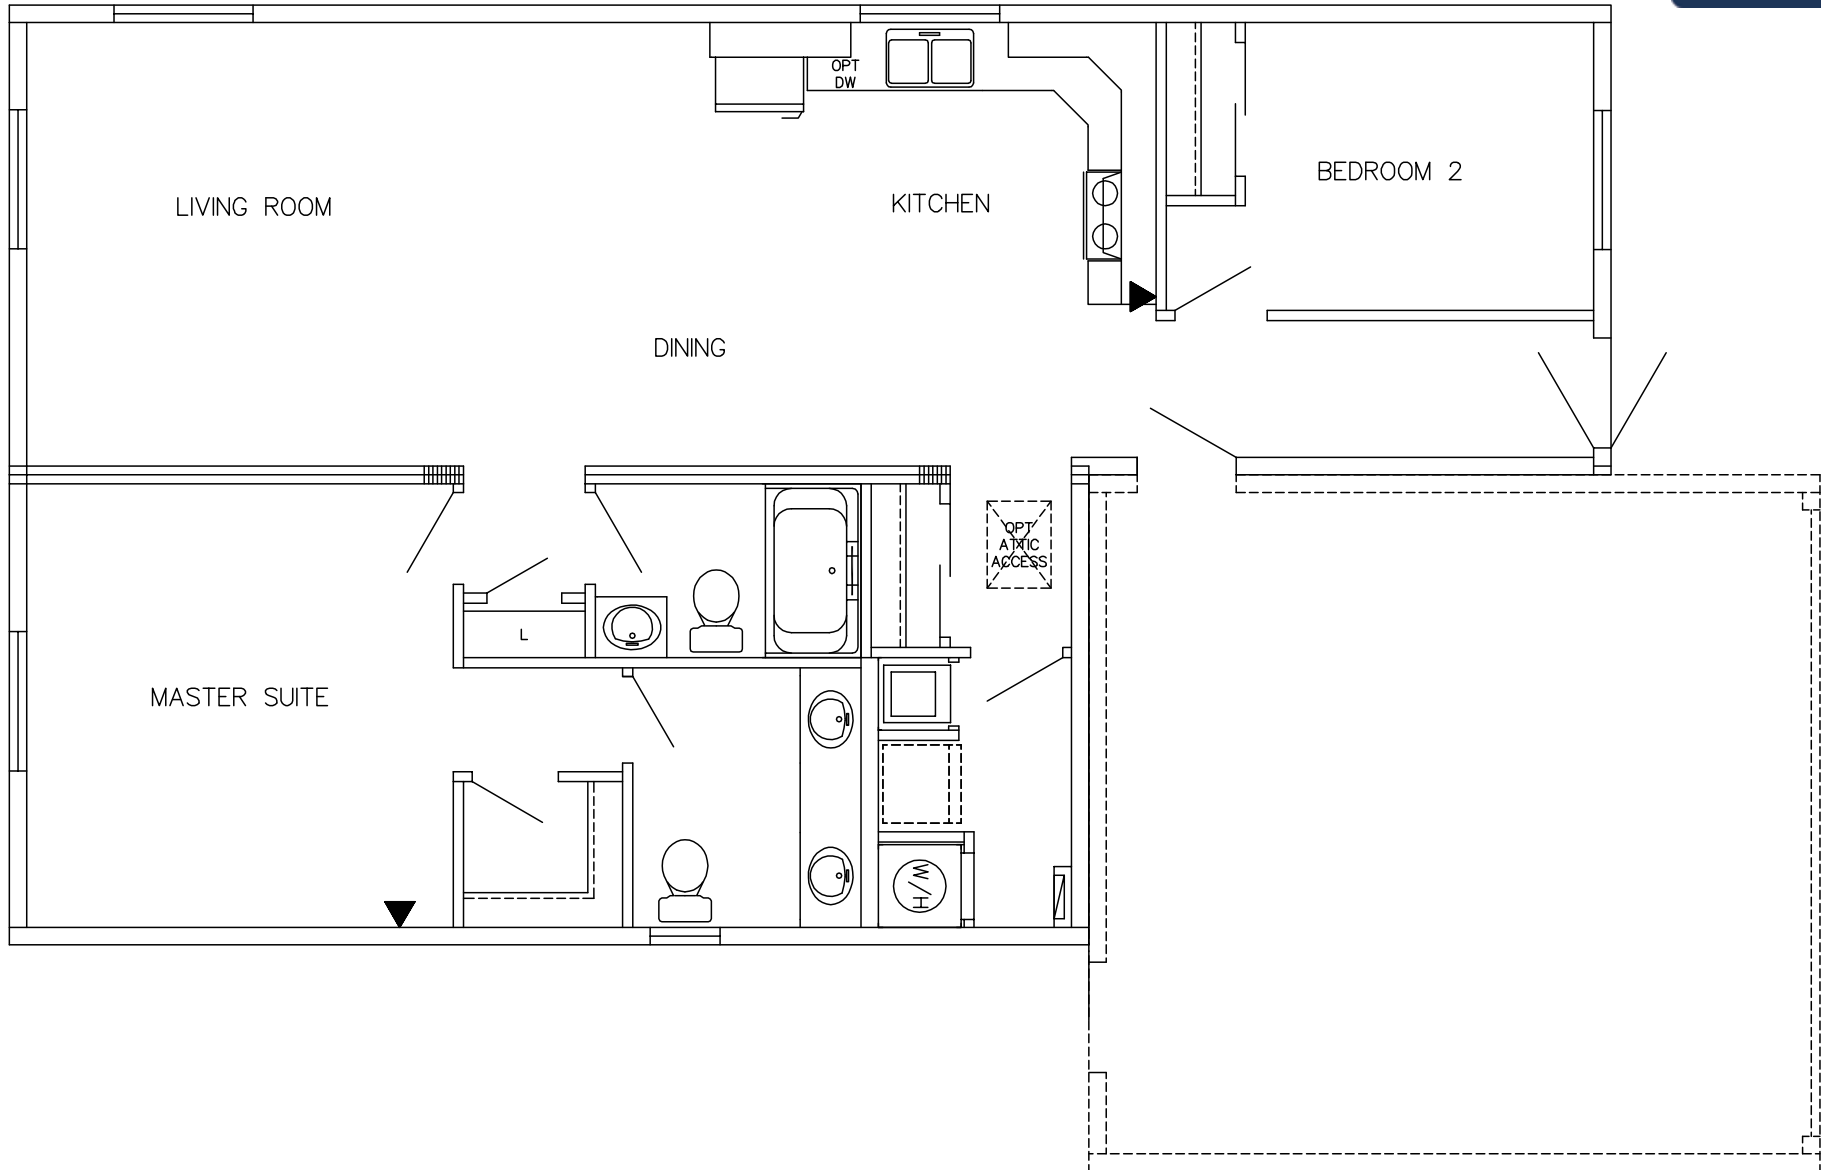

FLOOR PLAN D
McARTHUR

1,039 Sq. Ft plus 4' Finished Crawlspace • 2 Bedrooms & 1.5 Bathrooms

Eagle Ridge Estates
eagleridgemerritt.ca

250.573.2278 • 1.866.573.1288