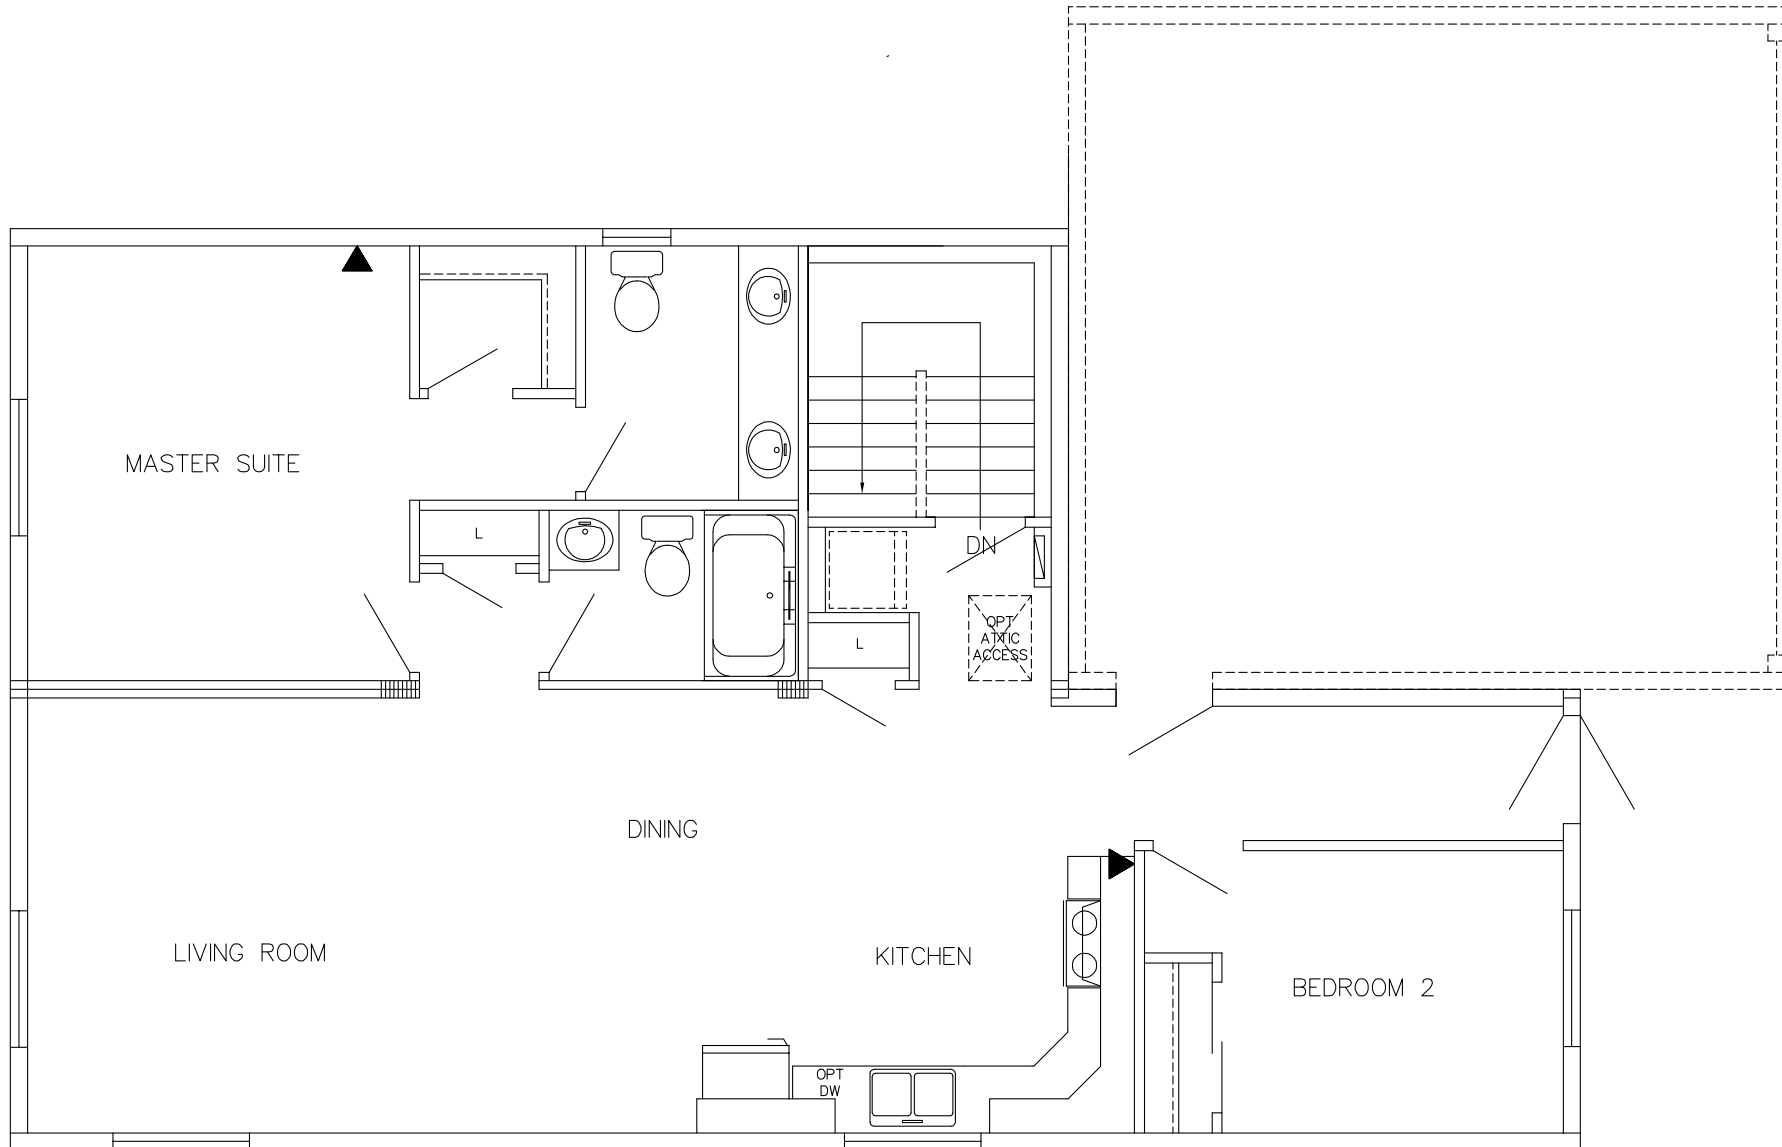

FLOOR PLAN D
McARTHUR

1,039 Sq. Ft plus 4' Finished Crawlspace • 2 Bedrooms & 1.5 Bathrooms

Eagle Ridge Estates
eagleridgemerritt.ca

250.573.2278 • 1.866.573.1288

FLOOR PLAN E MOUNTAINEER

1,039 Sq. Ft plus Basement • 2 Bedrooms & 1.5 Bathrooms