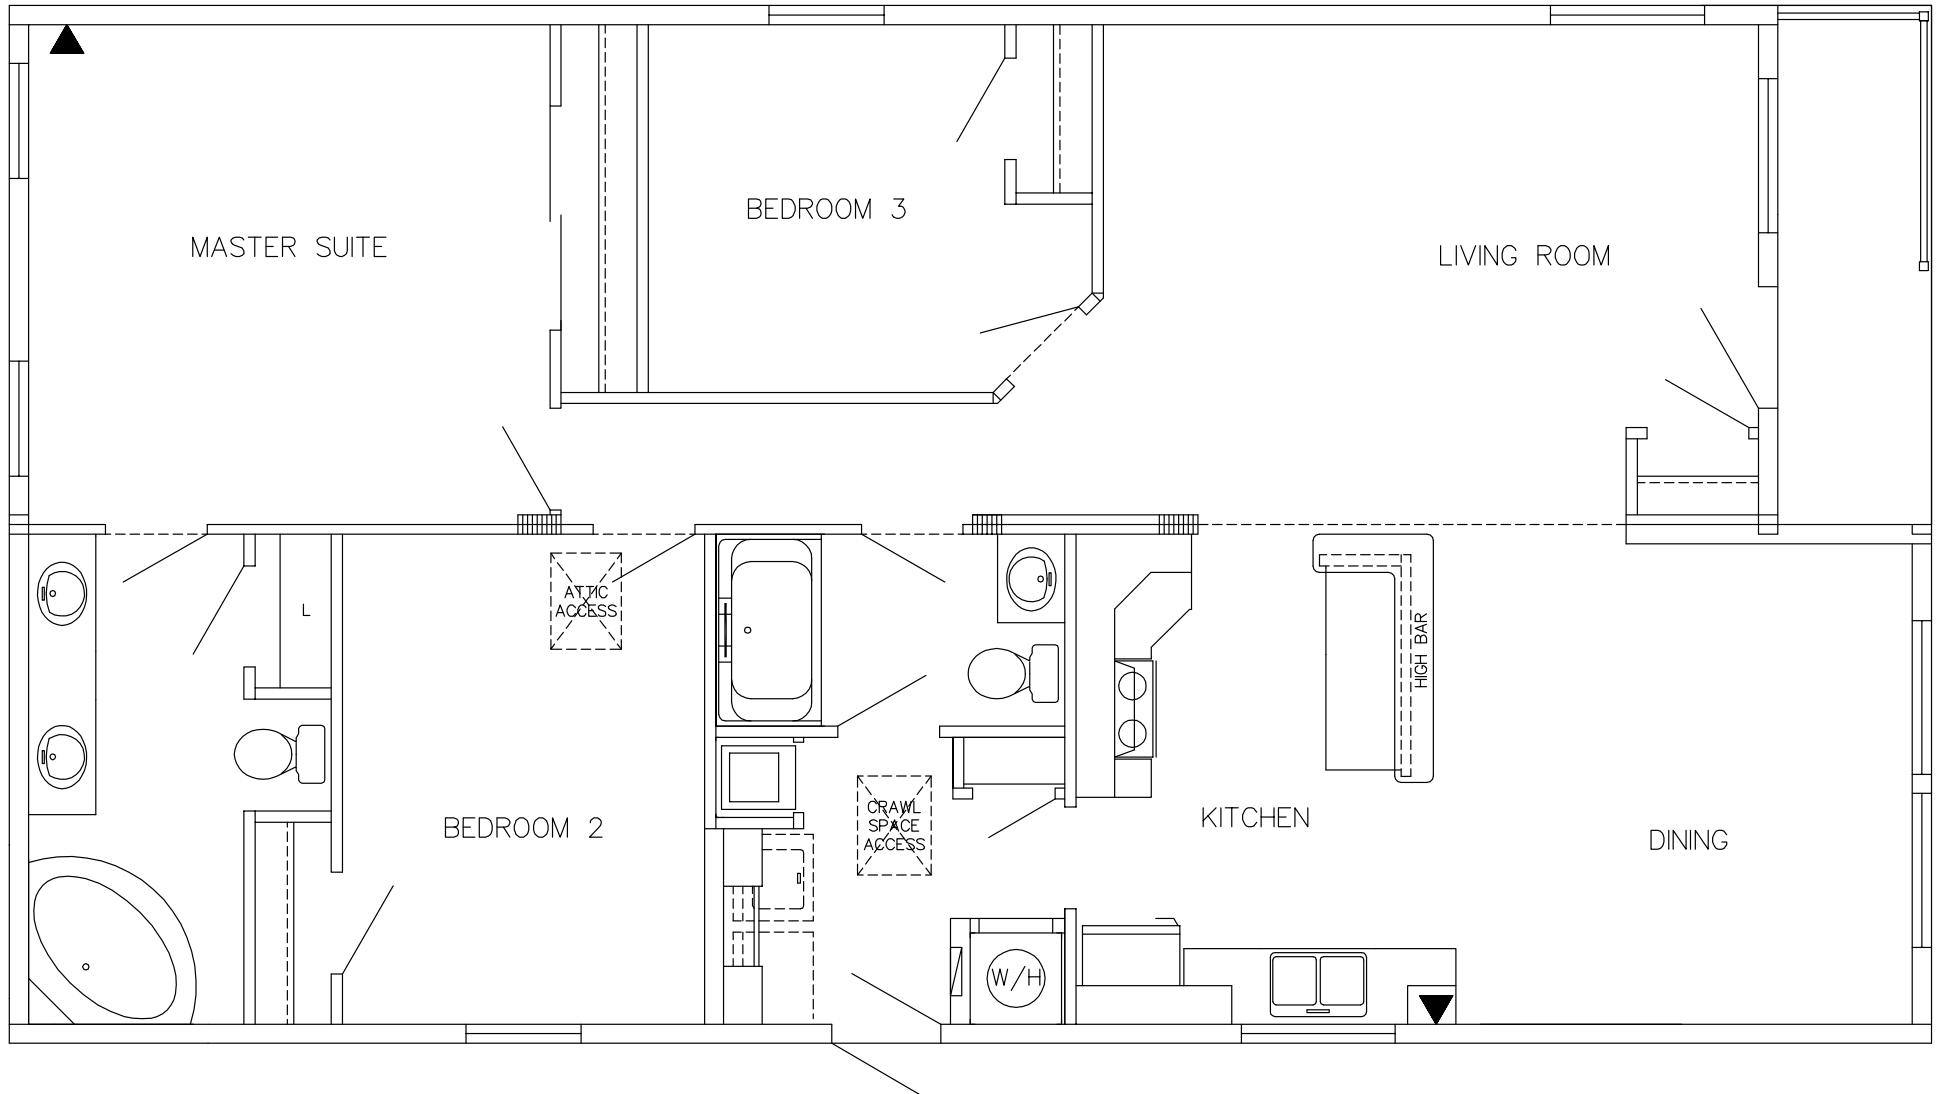

FLOOR PLAN G HUMMINGBIRD

1,404 Sq. Ft plus Basement • 3 Bedrooms & 2 Bathrooms

Eagle Ridge Estates
eagleridgemerritt.ca

250.573.2278 • 1.866.573.1288

FLOOR PLAN H MERLOT

1,350 Sq. Ft plus Basement • 3 Bedrooms & 2 Bathrooms