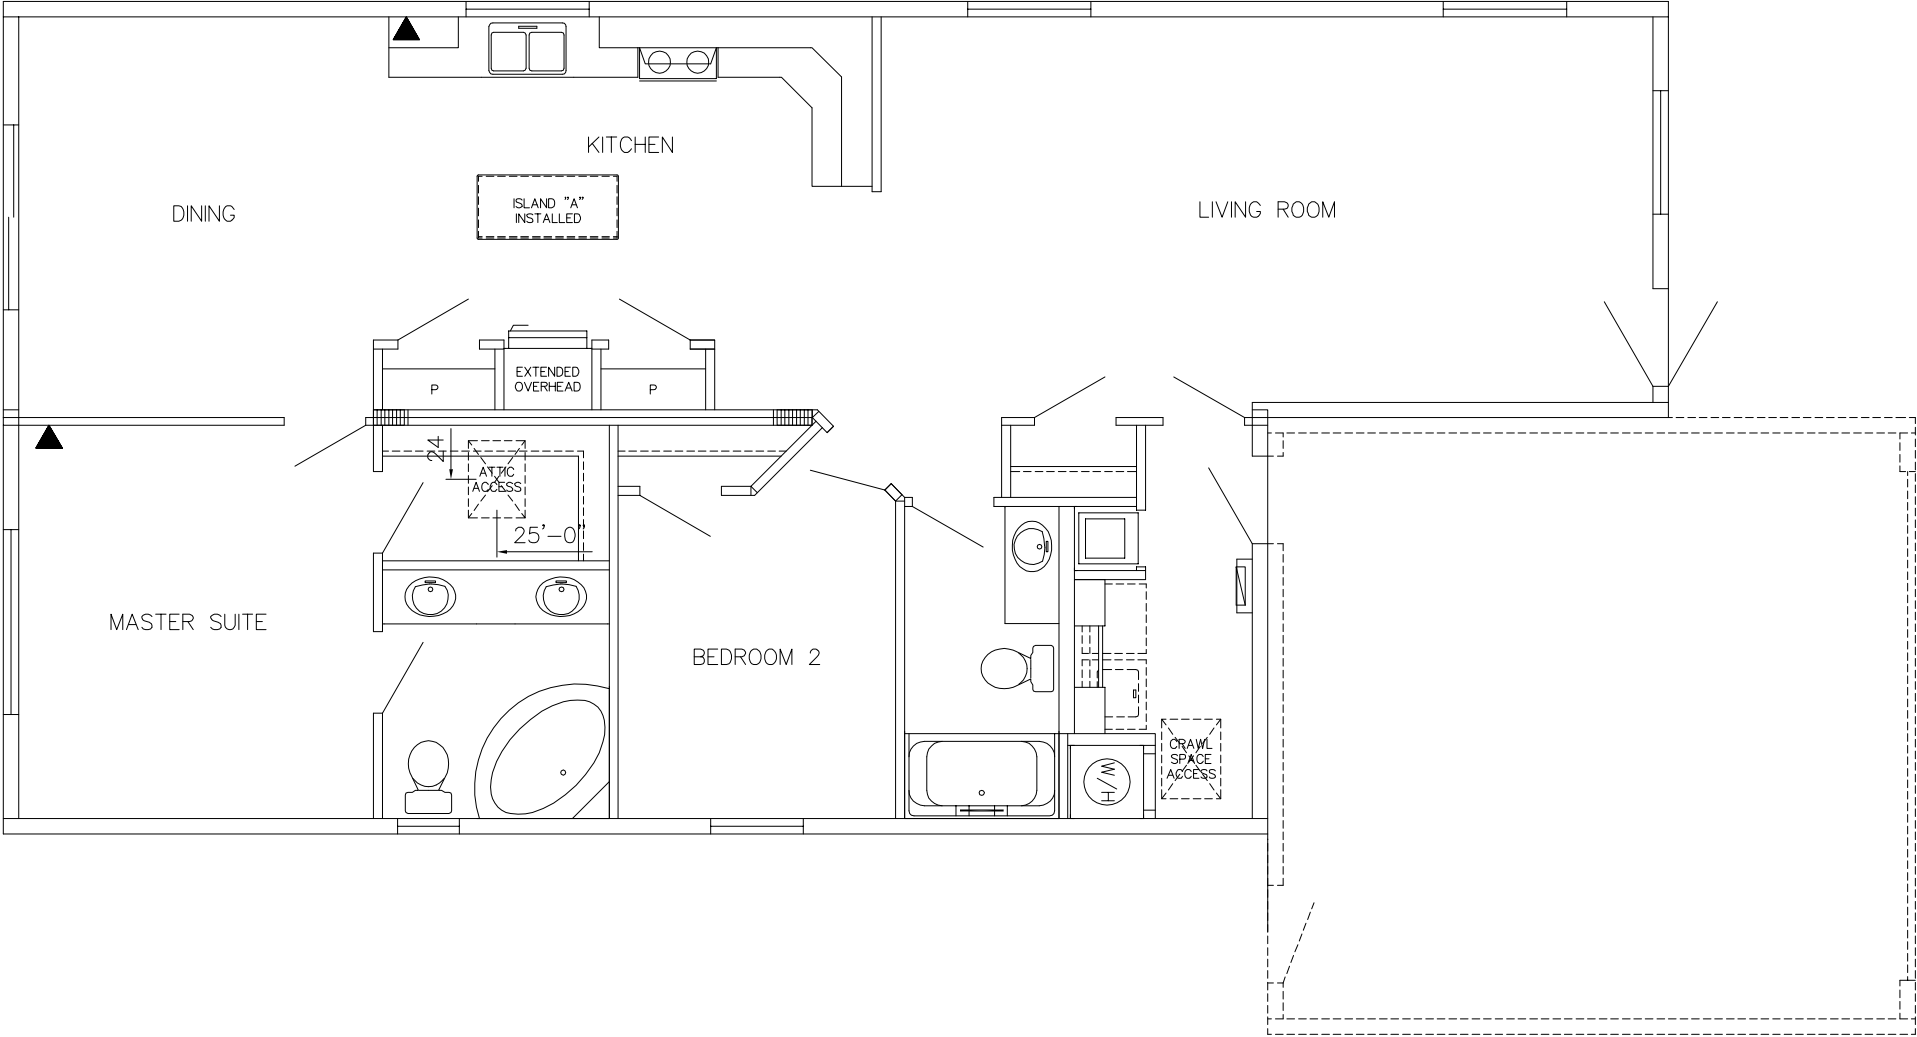

FLOOR PLAN A CHINOOK

1,323 Sq. Ft. plus 4' Finished Crawlspace • 2 Bedrooms plus Den & 2 Bathrooms

Eagle Ridge Estates
eagleridgemerritt.ca

250.573.2278 • 1.866.573.1288

In a continuing effort to meet the challenge of product improvements and site conditions, the developer reserves the right to make any modifications and changes, without notice, should they be necessary.

FLOOR PLAN B
HAVENWOOD

1,282 Sq. Ft plus Basement • 2 Bedrooms & 2 Bathrooms

Eagle Ridge Estates
eagleridgemerritt.ca

250.573.2278 • 1.866.573.1288

FLOOR PLAN C THOMPSON

1,289 Sq. Ft plus 4' Finished Crawl Space • 2 Bedrooms & 2 Bathrooms

FLOOR PLAN D
McARTHUR

1,039 Sq. Ft plus 4' Finished Crawlspace • 2 Bedrooms & 1.5 Bathrooms

Eagle Ridge Estates
eagleridgemerritt.ca

250.573.2278 • 1.866.573.1288

FLOOR PLAN E MOUNTAINEER

1,039 Sq. Ft plus Basement • 2 Bedrooms & 1.5 Bathrooms