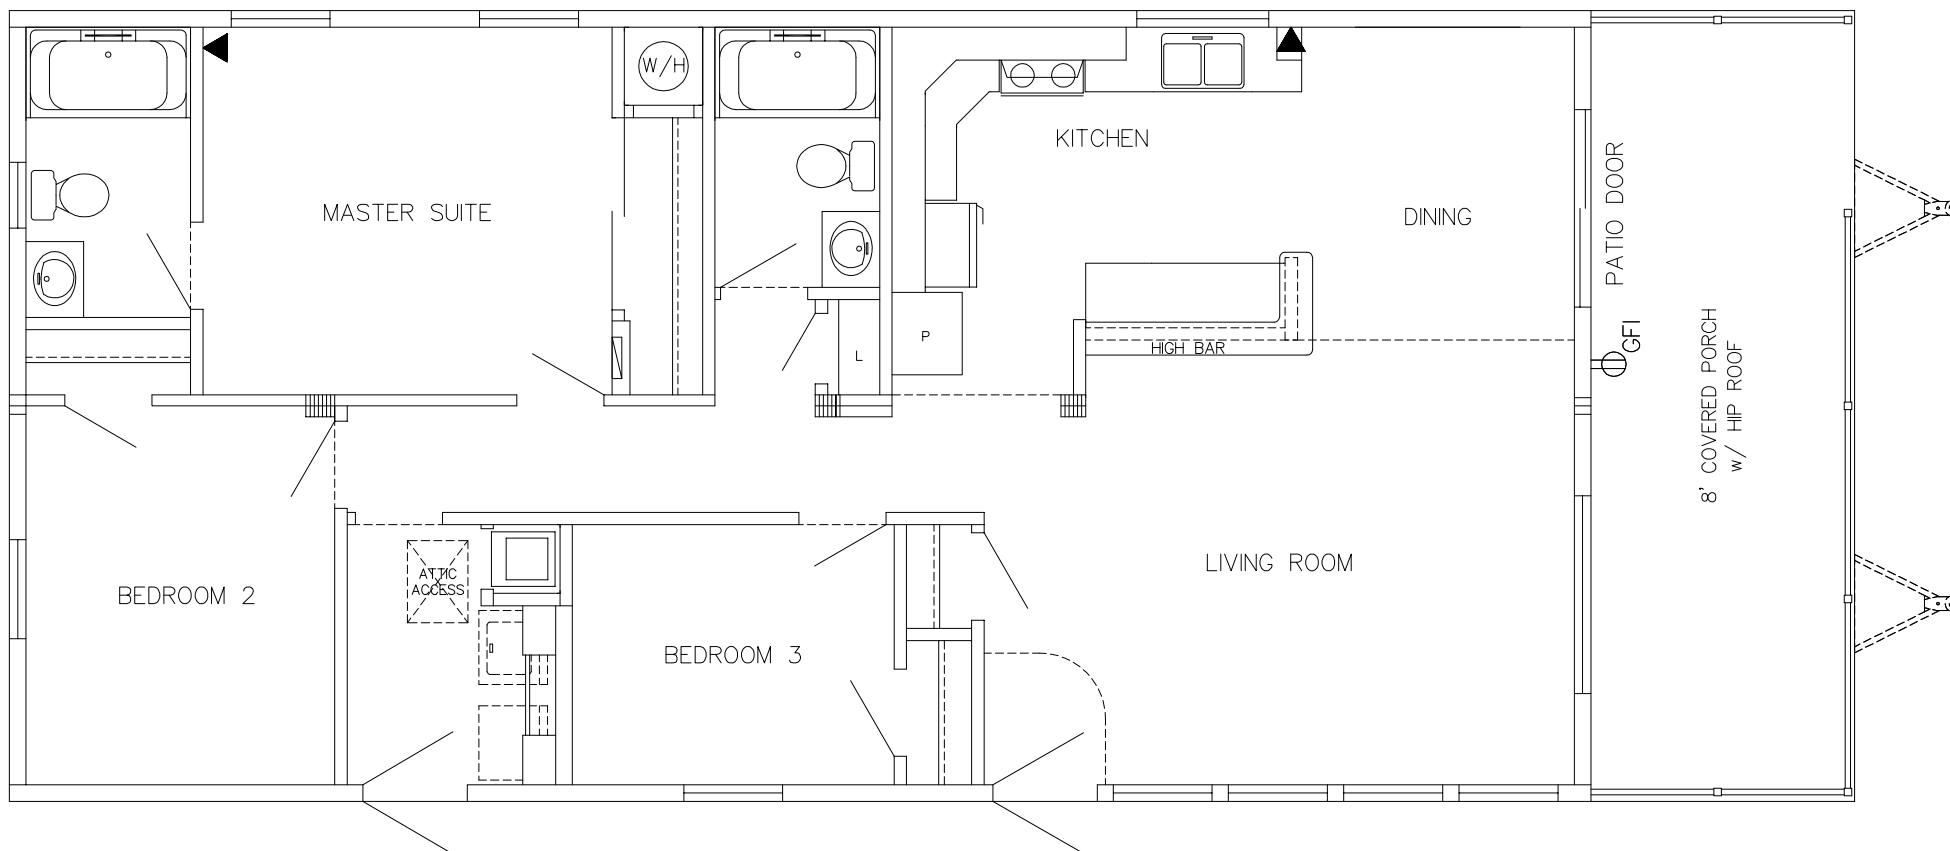

FLOOR PLAN G HUMMINGBIRD

1,404 Sq. Ft plus Basement • 3 Bedrooms & 2 Bathrooms

Eagle Ridge Estates
eagleridgemerritt.ca

250.573.2278 • 1.866.573.1288

FLOOR PLAN H MERLOT

1,350 Sq. Ft plus Basement • 3 Bedrooms & 2 Bathrooms

Eagle Ridge Estates
eagleridgemerritt.ca

250.573.2278 • 1.866.573.1288

FLOOR PLAN I SUNRISE

1,250 Sq. Ft + Porch • 2 Bedrooms & 2 Bathrooms

Eagle Ridge Estates
eagleridgemerritt.ca

250.573.2278 • 1.866.573.1288

FLOOR PLAN J SUNSET

1,250 Sq. Ft + Porch • 3 Bedrooms & 2 Bathrooms

Eagle Ridge Estates
eagleridgemerritt.ca

250.573.2278 • 1.866.573.1288