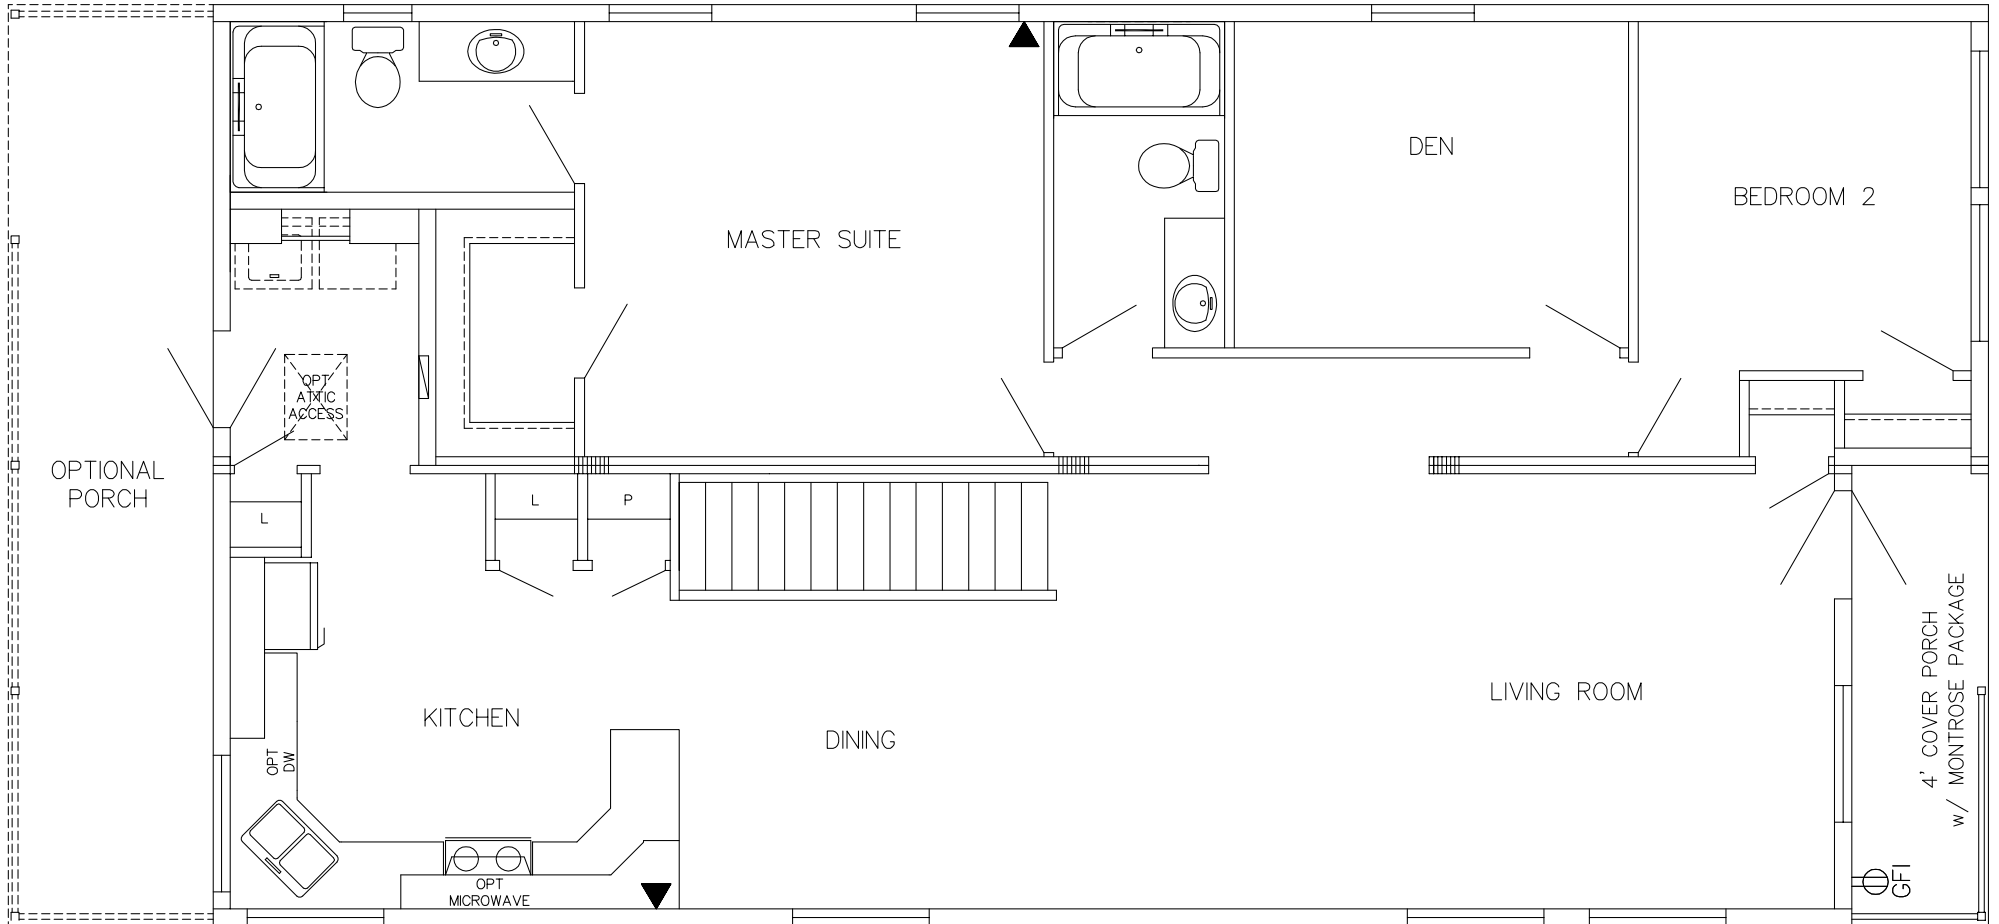

FLOOR PLAN G HUMMINGBIRD

1,404 Sq. Ft plus Basement • 3 Bedrooms & 2 Bathrooms

Eagle Ridge Estates
eagleridgemerritt.ca

250.573.2278 • 1.866.573.1288

FLOOR PLAN H MERLOT

1,350 Sq. Ft plus Basement • 3 Bedrooms & 2 Bathrooms