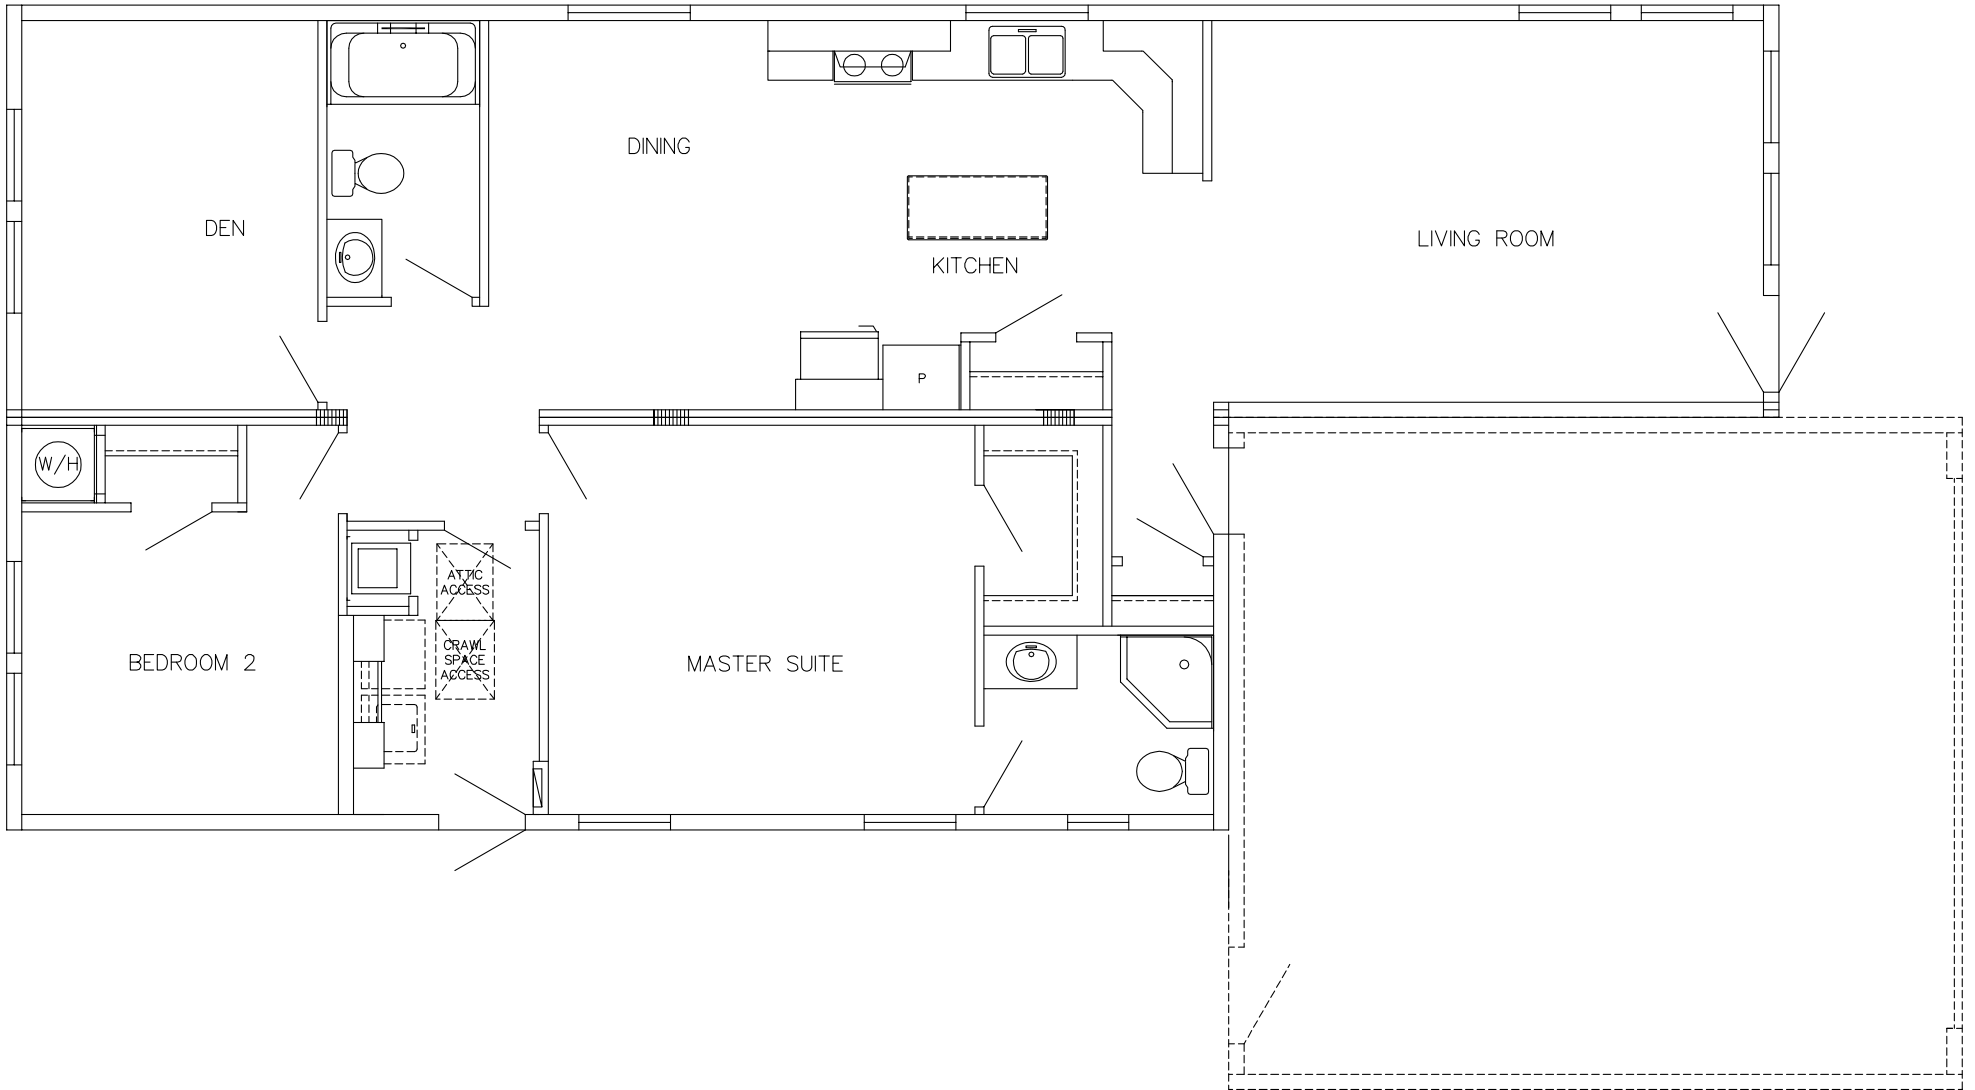

FLOOR PLAN A
CHINOOK

1,323 Sq. Ft. plus 4' Finished Crawlspace • 2 Bedrooms plus Den & 2 Bathrooms

Eagle Ridge Estates
eagleridgemerritt.ca

250.573.2278 • 1.866.573.1288