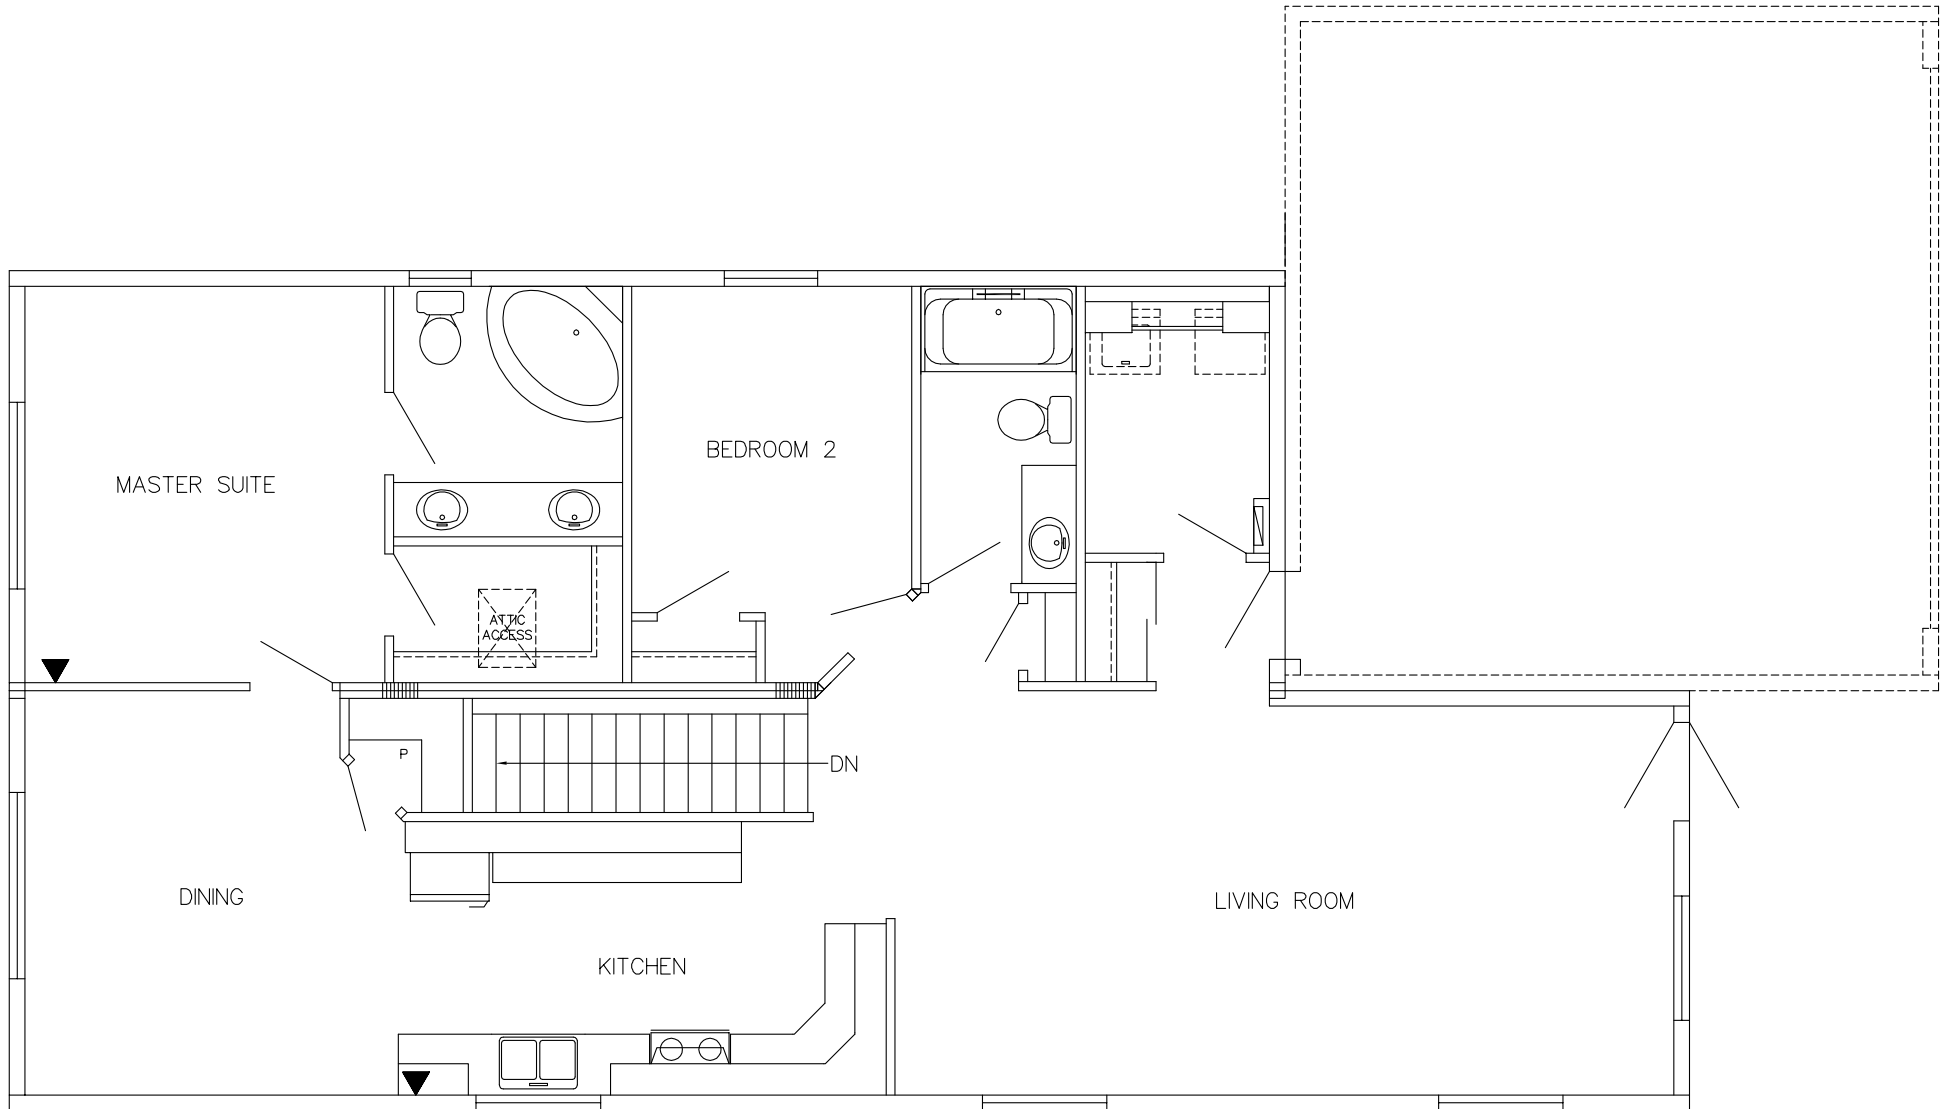

FLOOR PLAN B
HAVENWOOD

1,282 Sq. Ft plus Basement • 2 Bedrooms & 2 Bathrooms

Eagle Ridge Estates
eagleridgemerritt.ca

250.573.2278 • 1.866.573.1288