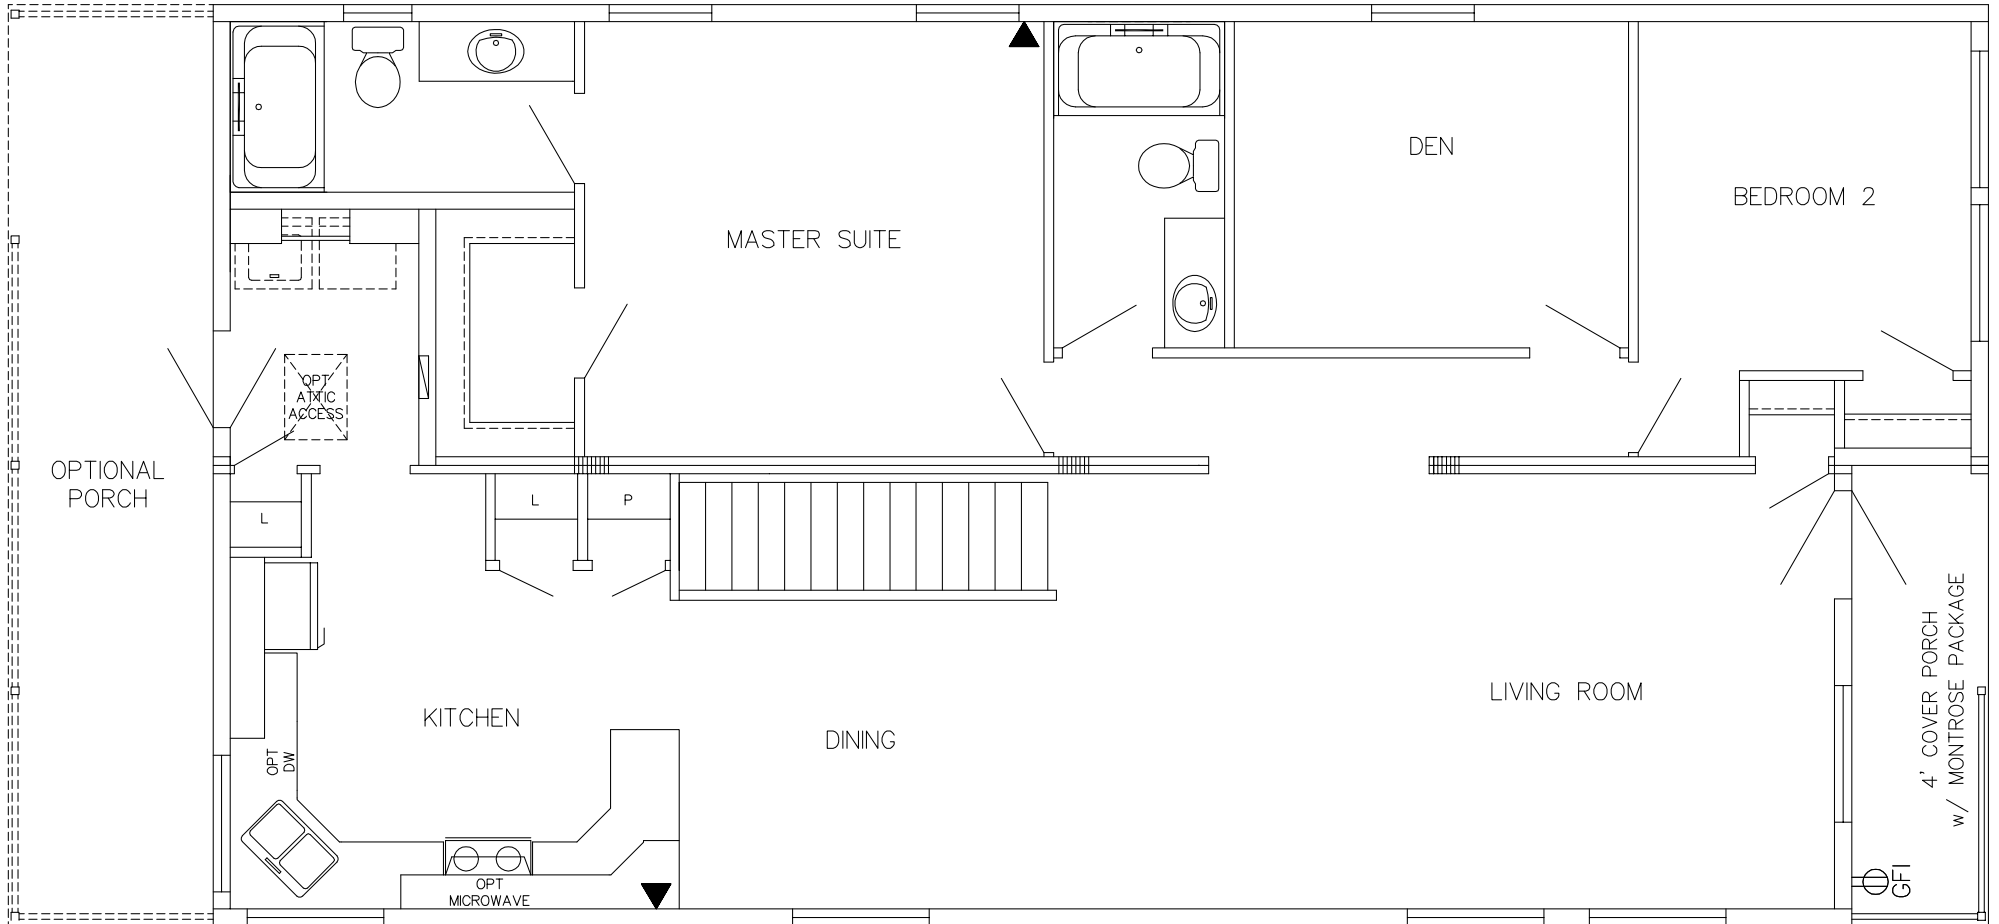

# FLOOR PLAN G HUMMINGBIRD

1,404 Sq. Ft plus Basement • 3 Bedrooms & 2 Bathrooms

**Eagle Ridge Estates**  
eagleridgemerritt.ca

250.573.2278 • 1.866.573.1288