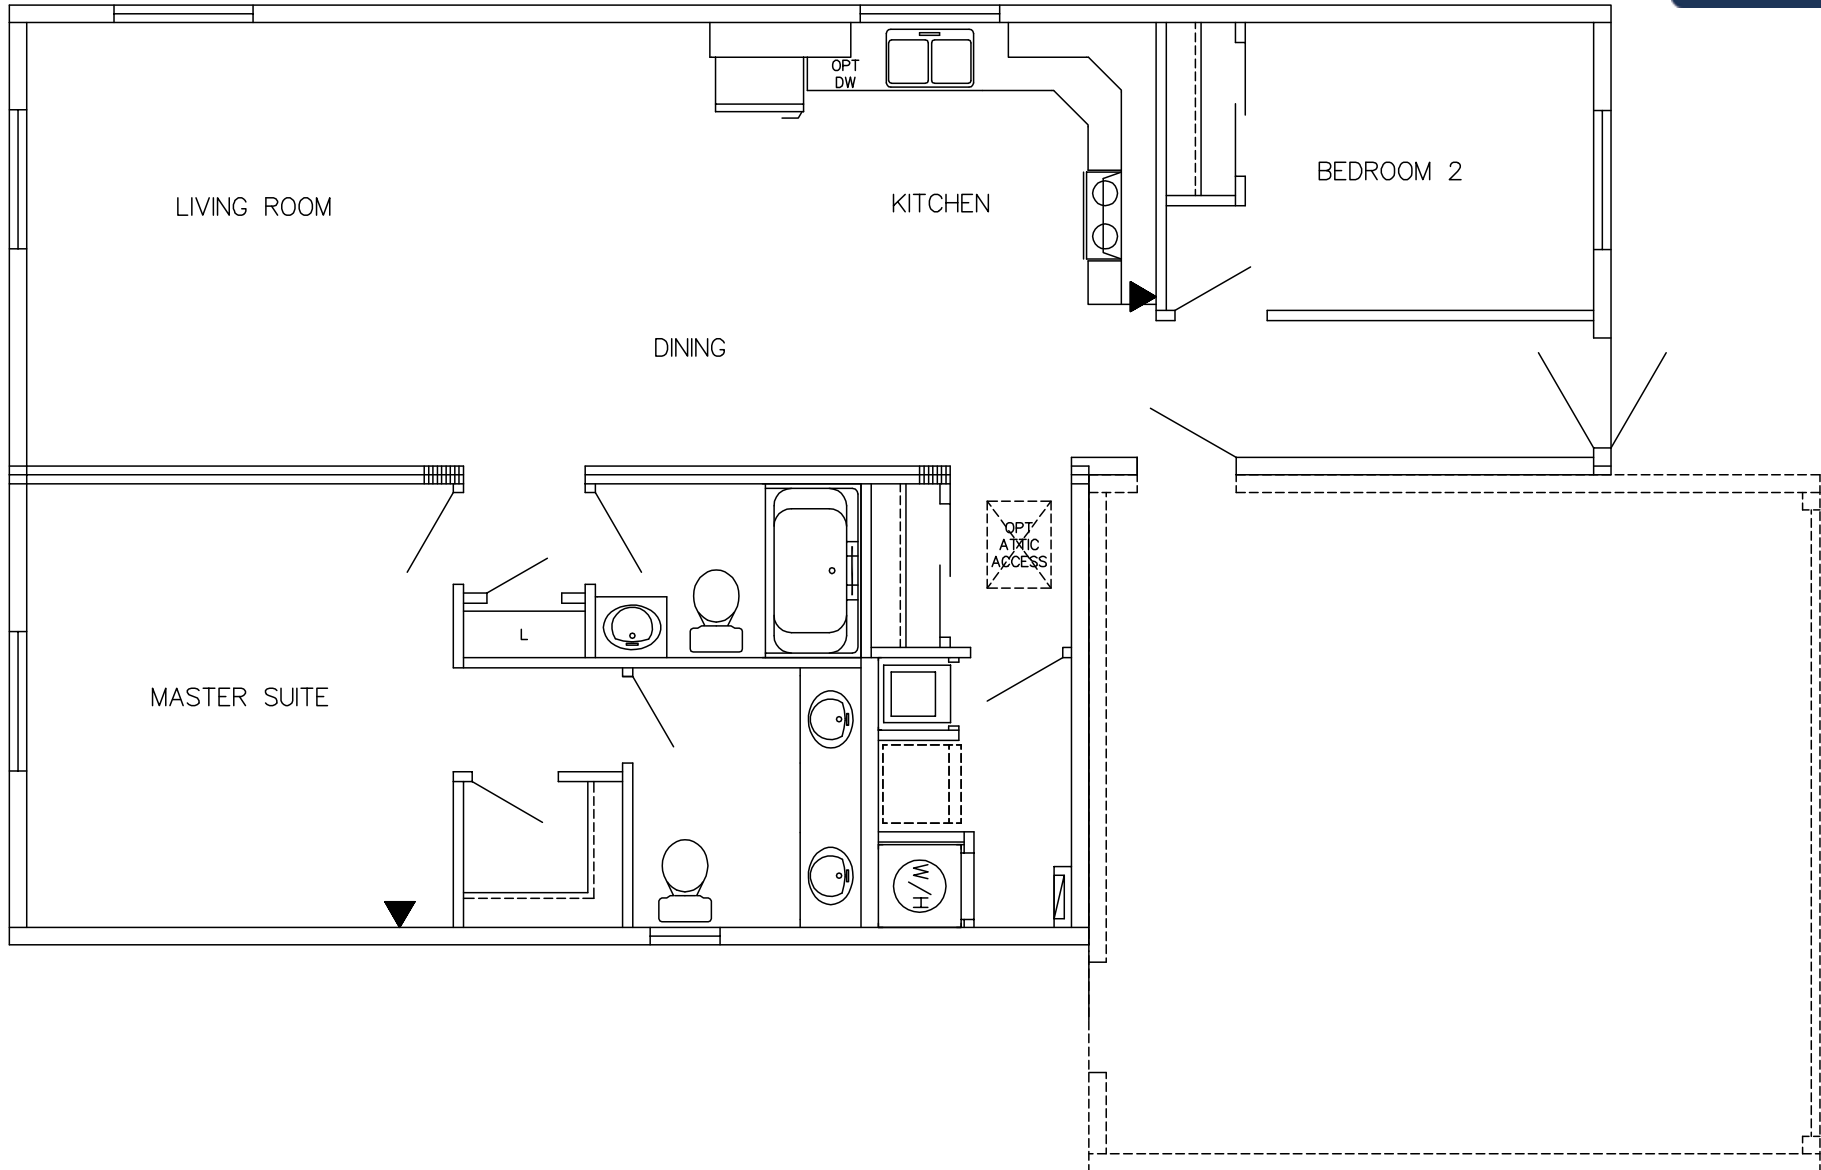

# FLOOR PLAN D McARTHUR

1,039 Sq. Ft plus 4' Finished Crawlspace • 2 Bedrooms & 1.5 Bathrooms

**Eagle Ridge Estates**  
eagleridgemerritt.ca

250.573.2278 • 1.866.573.1288