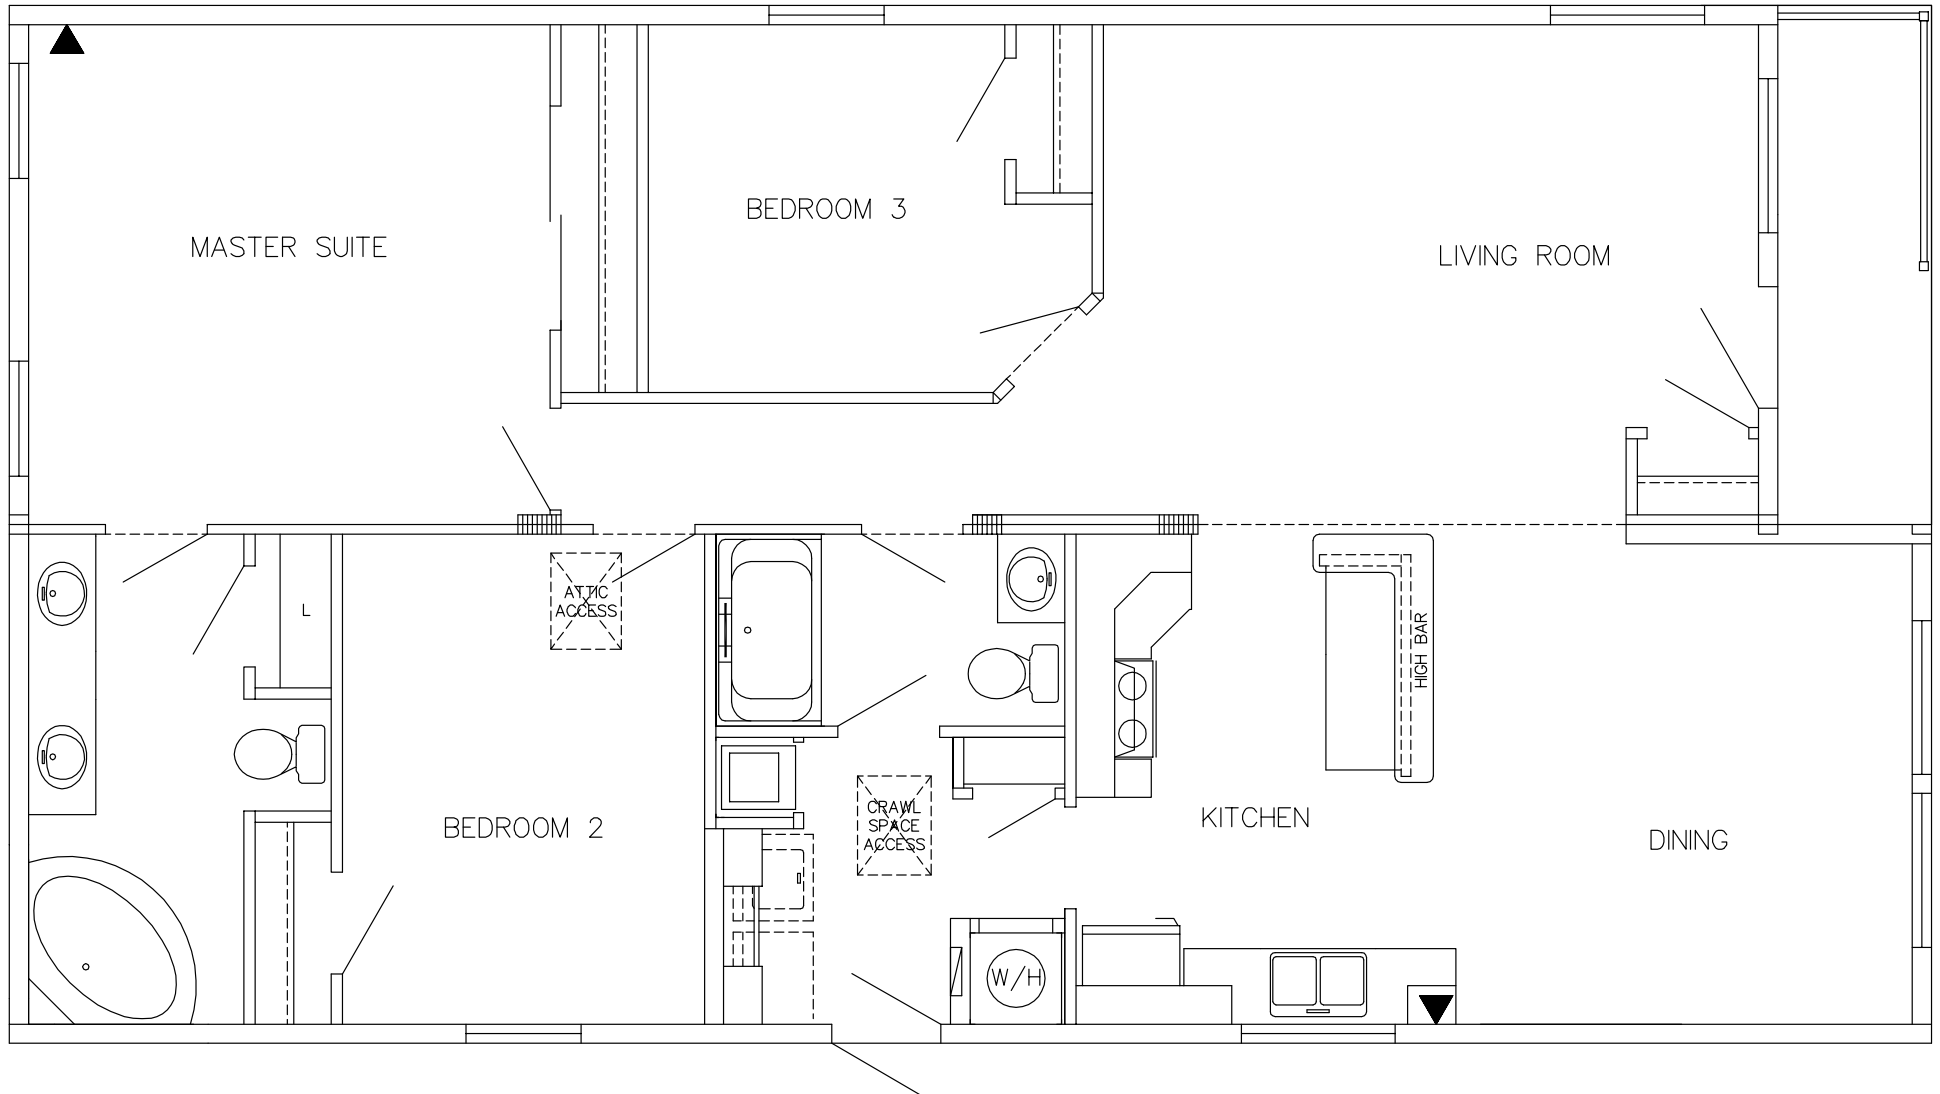

FLOOR PLAN H MERLOT

1,350 Sq. Ft plus Basement • 3 Bedrooms & 2 Bathrooms

Eagle Ridge Estates
eagleridgemerritt.ca

250.573.2278 • 1.866.573.1288