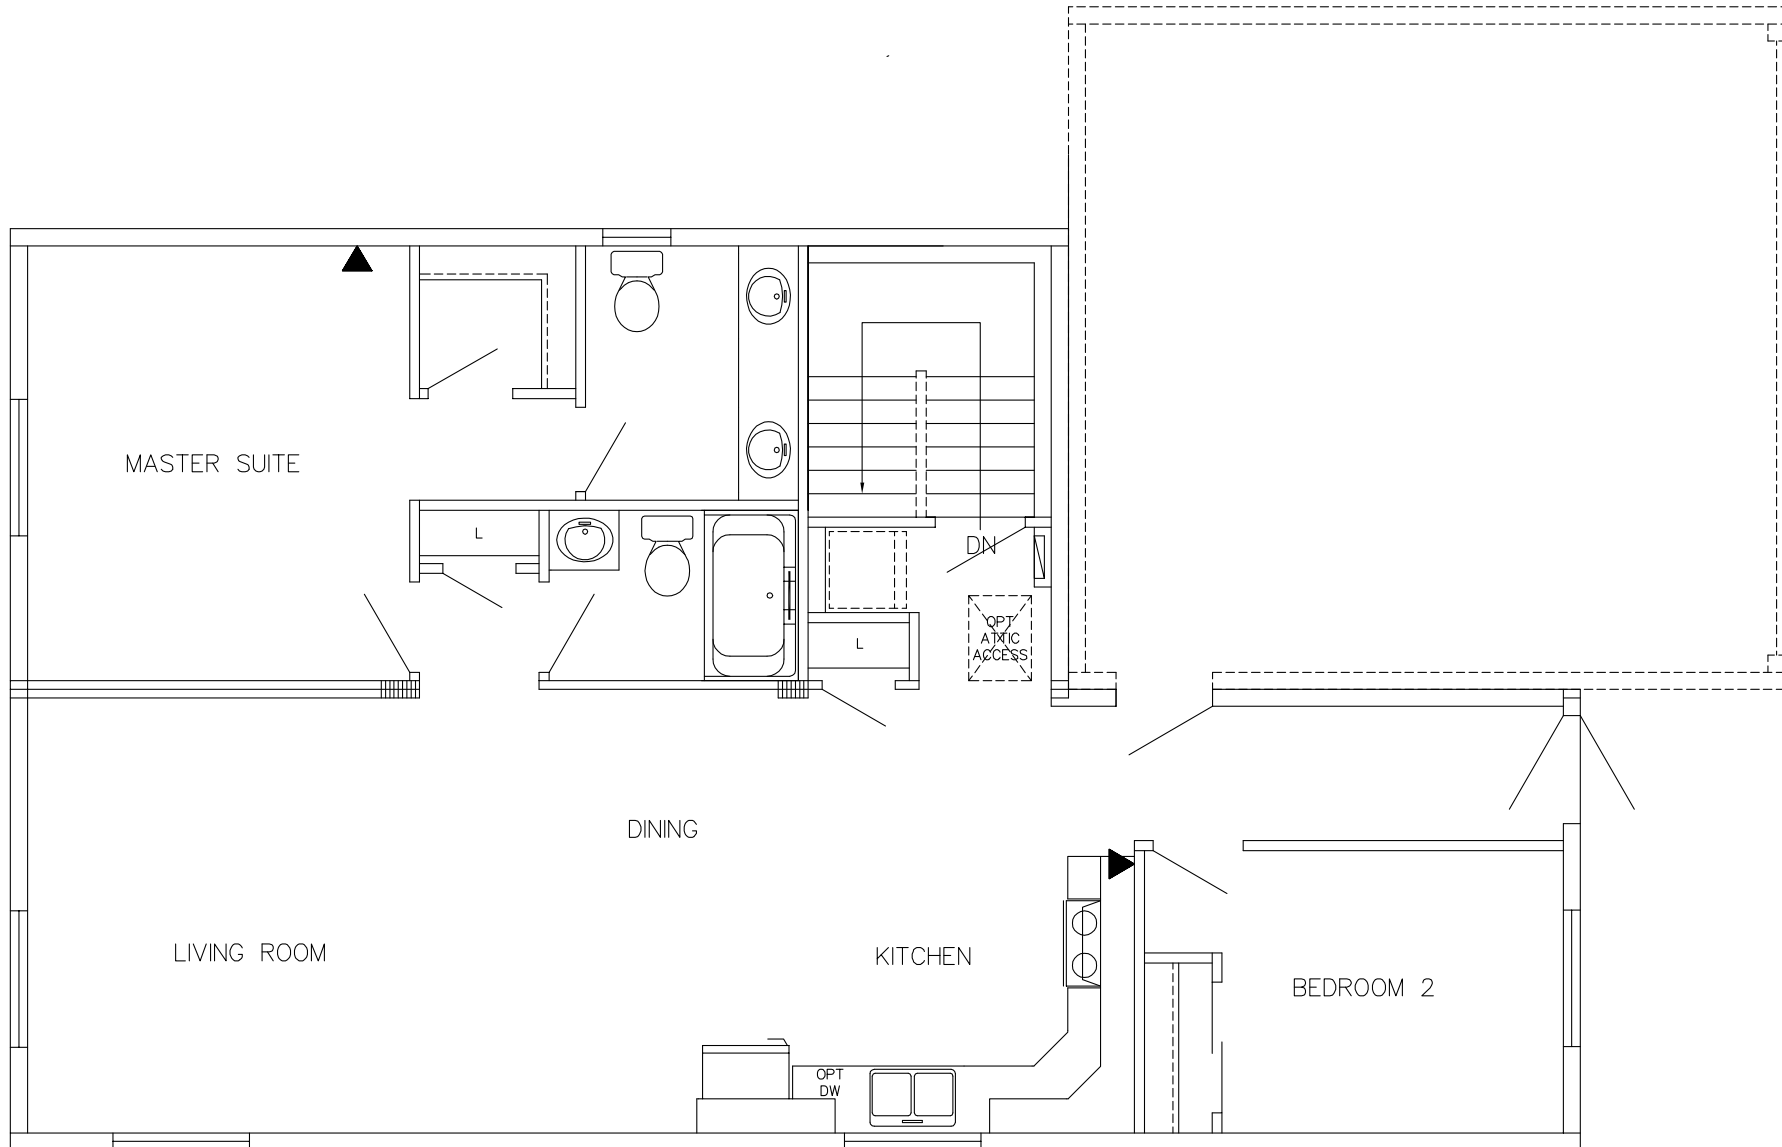

FLOOR PLAN E MOUNTAINEER

1,039 Sq. Ft plus Basement • 2 Bedrooms & 1.5 Bathrooms

Eagle Ridge Estates
eagleridgemerritt.ca

250.573.2278 • 1.866.573.1288