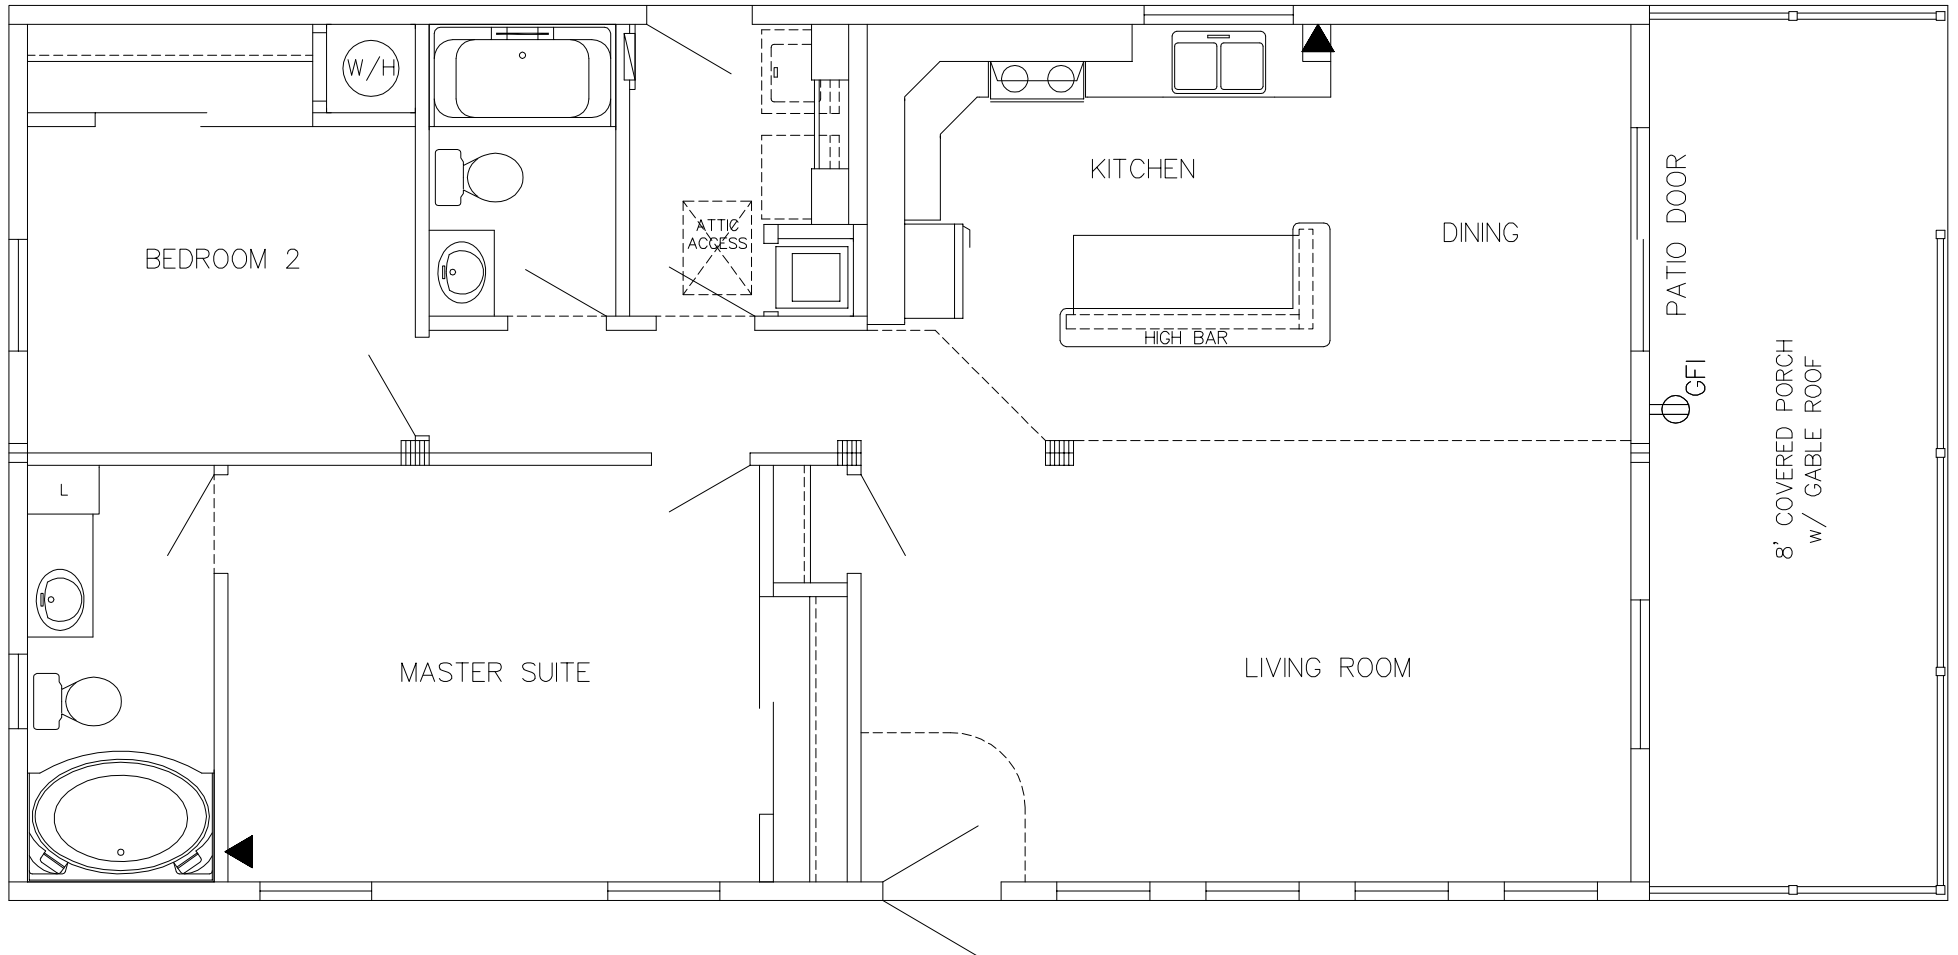

FLOOR PLAN I SUNRISE

1,250 Sq. Ft + Porch • 2 Bedrooms & 2 Bathrooms

Eagle Ridge Estates
eagleridgemerritt.ca

250.573.2278 • 1.866.573.1288