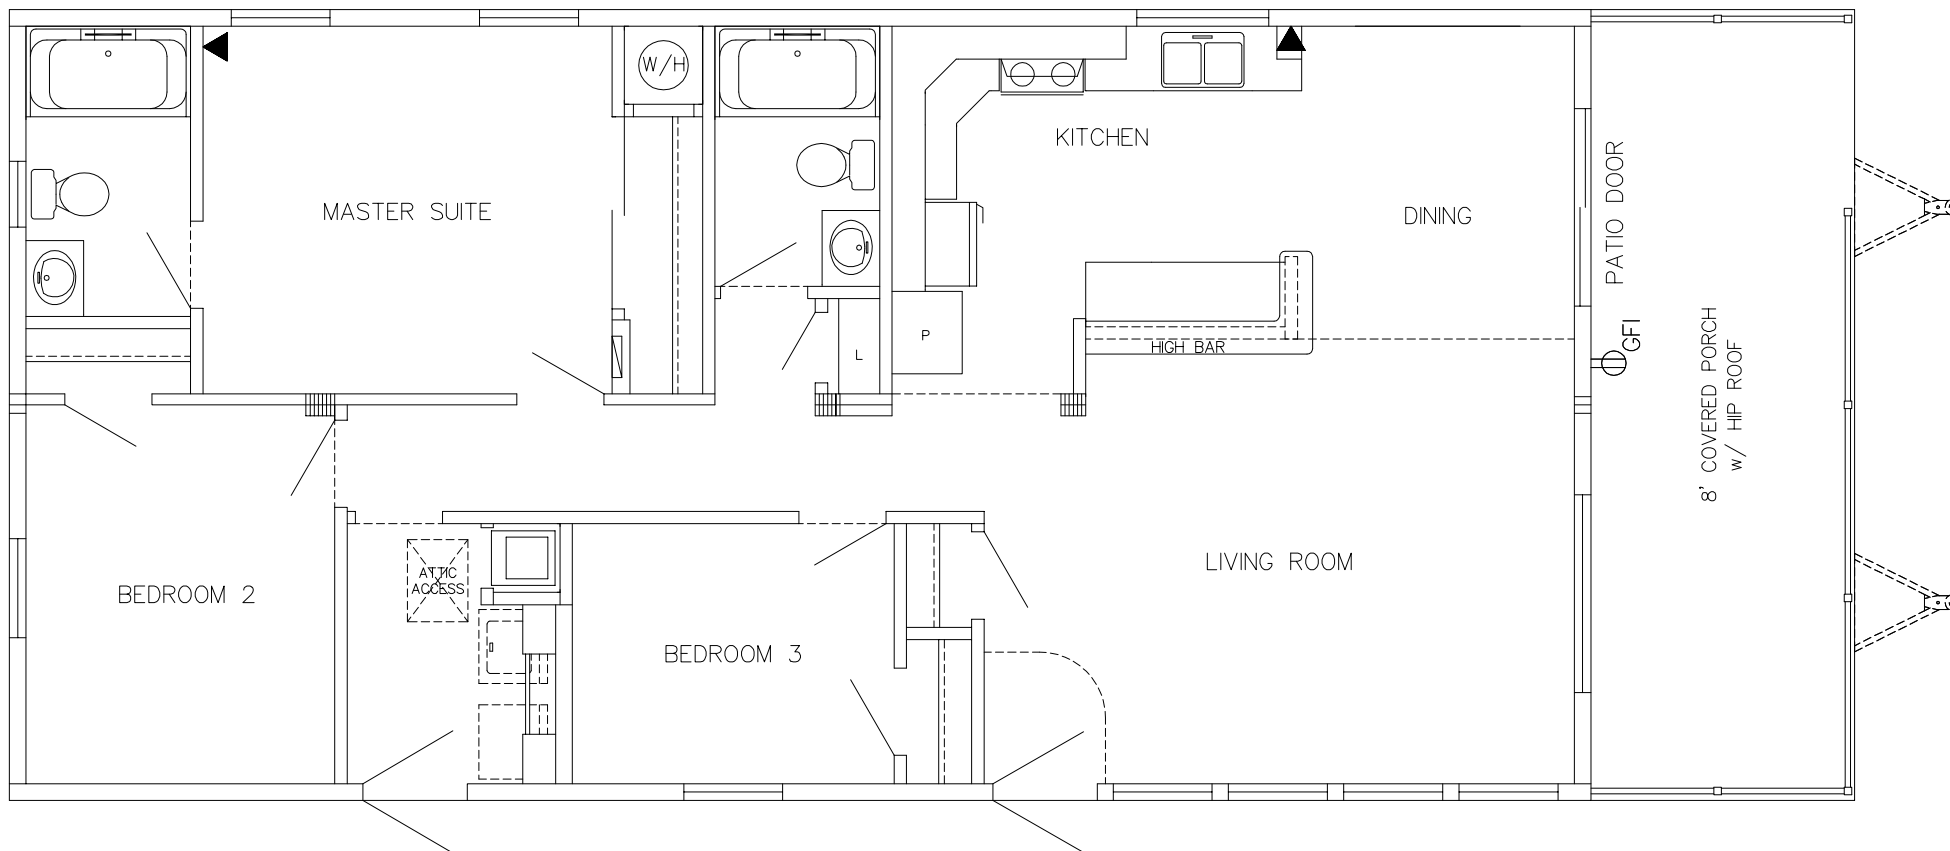

FLOOR PLAN J SUNSET

1,250 Sq. Ft + Porch • 3 Bedrooms & 2 Bathrooms

Eagle Ridge Estates
eagleridgemerritt.ca

250.573.2278 • 1.866.573.1288