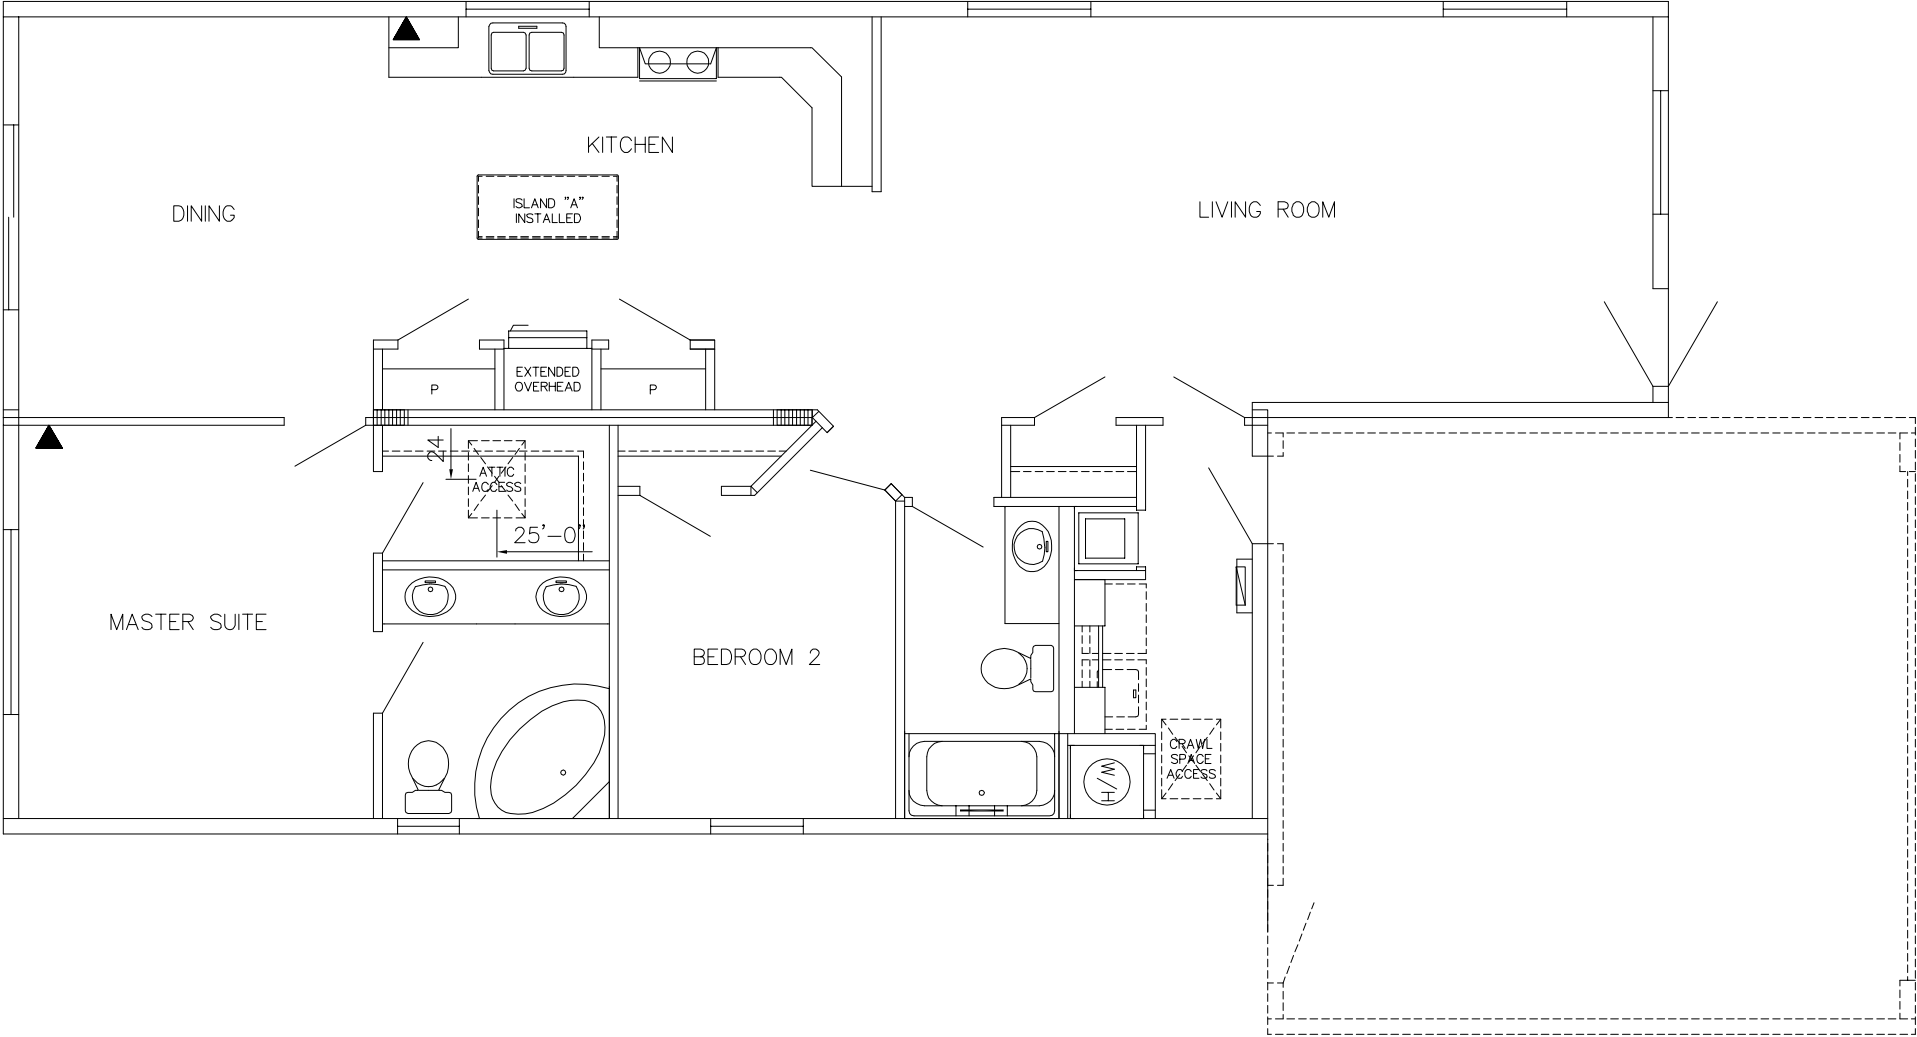

FLOOR PLAN C THOMPSON

1,289 Sq. Ft plus 4' Finished Crawl Space • 2 Bedrooms & 2 Bathrooms

Eagle Ridge Estates
eagleridgemerritt.ca

250.573.2278 • 1.866.573.1288

In a continuing effort to meet the challenge of product improvements and site conditions, the developer reserves the right to make any modifications and changes, without notice, should they be necessary.